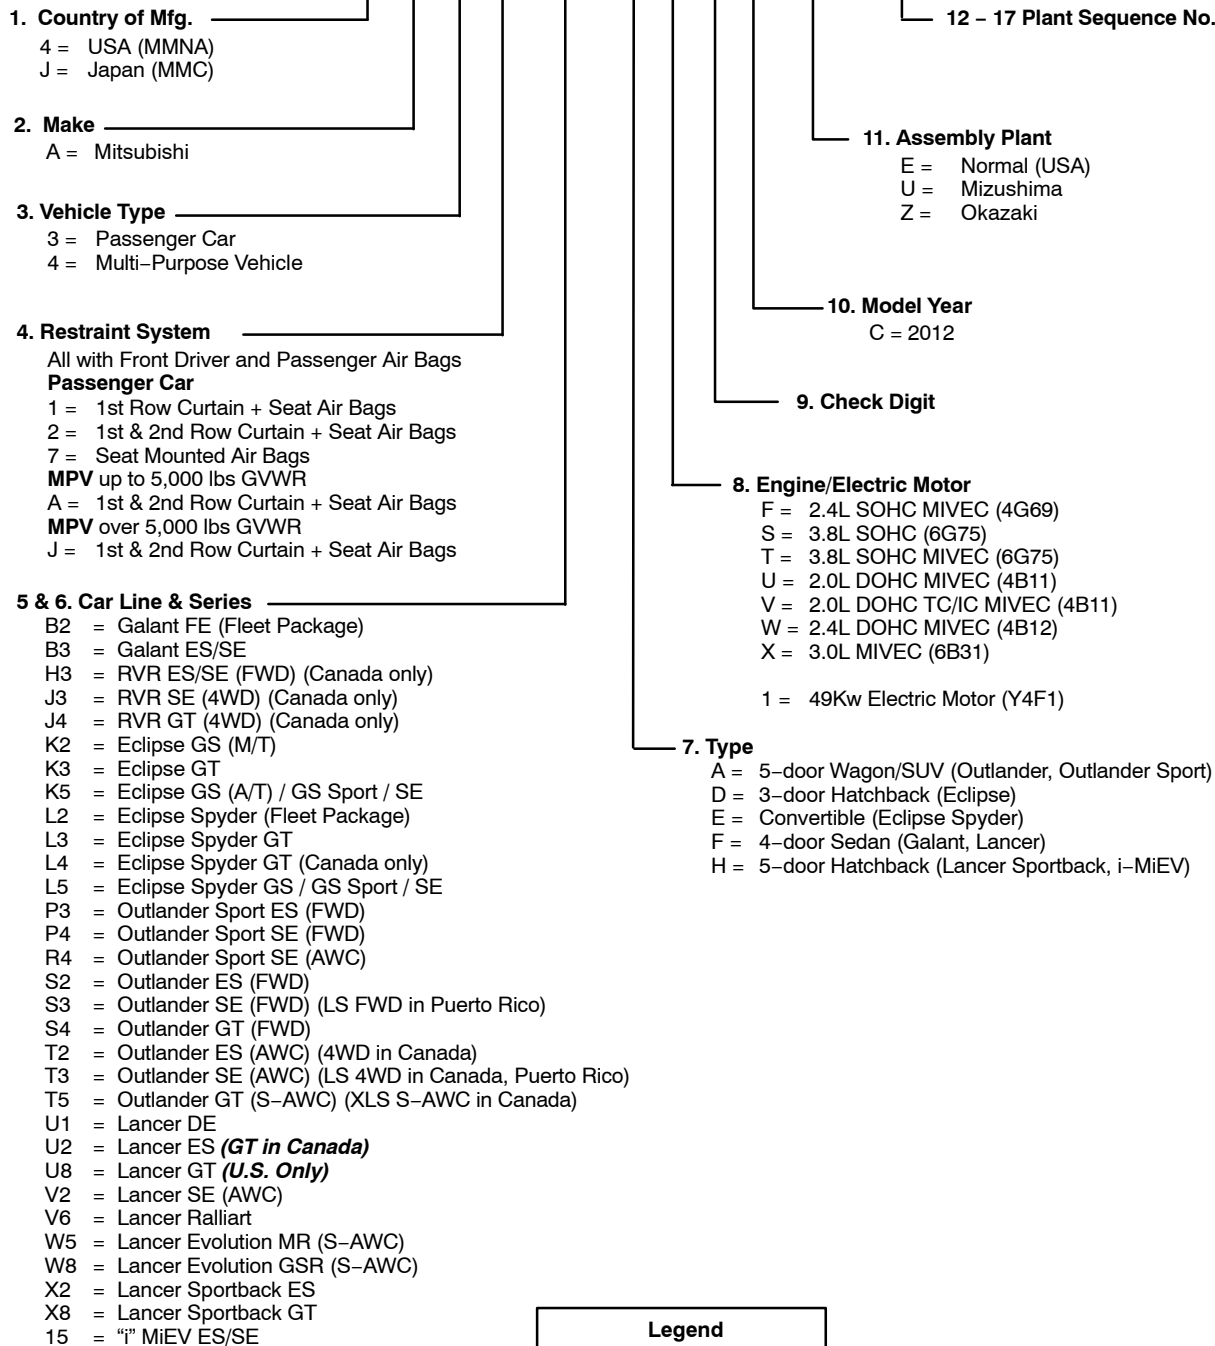

# 2012 MODEL VIN CODES

This VIN chart is available online at [www.mitsubishicars.com](http://www.mitsubishicars.com).  
 Select "Owners", then "VIN Information", then select the appropriate year.

Use this chart to decode Vehicle Identification Numbers for 2012 model year MMNA vehicles.

## VEHICLE IDENTIFICATION NUMBER

**4 A 3 1 K 2 D F \* C E 123456**

**Legend**

FWD = Front Wheel Drive  
 4WD = 4-Wheel Drive  
 AWC = All Wheel Control

This information is subject to change without notice.  
 © 2012 Mitsubishi Motors North America, Inc.