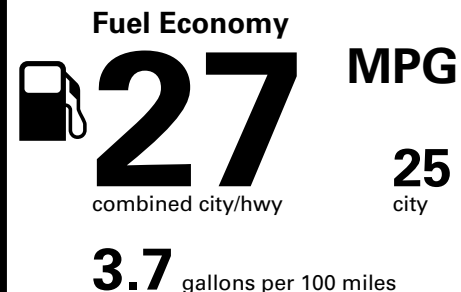

Fuel Economy and Environment

Gasoline Vehicle

Small SUVs range from 18 to 37 MPG. The best vehicle rates 136 MPGe.

You save \$0
 in fuel costs over 5 years compared to the average new vehicle.

Annual fuel cost \$1,400