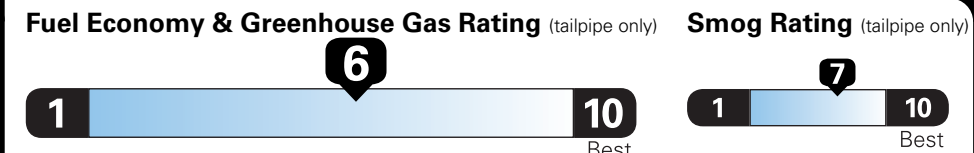

Fuel Economy and Environment

Gasoline Vehicle

You save \$250
in fuel costs over 5 years compared to the average new vehicle.

Annual fuel COST
\$1,350

Actual results will vary for many reasons, including driving conditions and how you drive and maintain your vehicle. The average new vehicle gets 26 MPG and costs \$7,000 to fuel over 5 years. Cost estimates are based on 15,000 miles per year at \$2.45 per gallon. MPGe is miles per gasoline gallon equivalent. Vehicle emissions are a significant cause of climate change and smog.