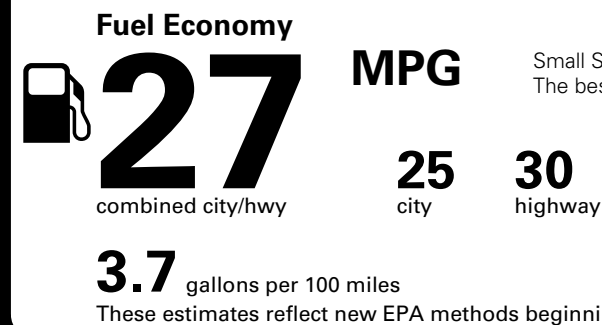

MSRP*:	\$25,495.00
Total Optional Equipment:	\$2,380.00
Subtotal:	\$27,875.00
Destination/Handling:	\$895.00
Total MSRP*:	\$28,770.00

*MSRP (Manufacturer's Suggested Retail Price)

Visit us at www.mitsubishicars.com

Fuel Economy and Environment

Gasoline Vehicle

You save \$250
in fuel costs over 5 years compared to the average new vehicle.

Annual fuel COST
\$1,350

Actual results will vary for many reasons, including driving conditions and how you drive and maintain your vehicle. The average new vehicle gets 26 MPG and costs \$7,000 to fuel over 5 years. Cost estimates are based on 15,000 miles per year at \$2.45 per gallon. MPGe is miles per gasoline gallon equivalent. Vehicle emissions are a significant cause of climate change and smog.