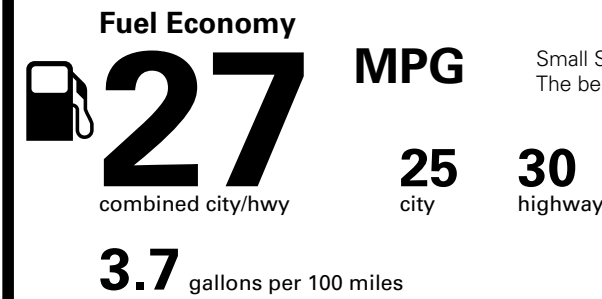

Additional Equipment

Full Tank of Gas	INCLUDED
Premium Package	$2,000.00
- Power glass sunroof with sunshade and tilt feature 710W Rockford Fosgate® premium audio system with 9 speakers - Multi-view camera system - LED high and low beam headlights - LED fog lights - Heated steering wheel	
Cargo Mat Package	$150.00
- Cargo mat - Cargo net - Third row floor mat	
Accy Tonneau Cover	$190.00
Accy Wheel Locks	$65.00
Accy All weather floor mats (4)	$130.00
Accy Carpeted Floor Mats and Portfolio	$135.00

MSRP*:	$27,095.00
Total Additional Equipment:	$2,670.00
Subtotal:	$29,765.00
Destination/Handling:	$1,095.00
Total MSRP*:	$30,860.00

*MSRP (Manufacturer's Suggested Retail Price)

Visit us at www.mitsubishicars.com

Fuel Economy and Environment

Gasoline Vehicle

Small SUVs range from 18 to 120 MPG. The best vehicle rates 136 MPGe.

You save $0
in fuel costs over 5 years
compared to the average new vehicle.

Annual fuel cost
$1,400