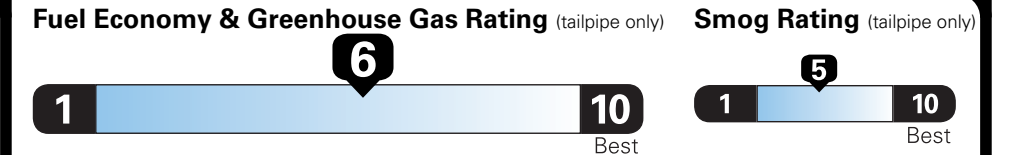

This vehicle emits 326 grams CO₂ per mile. The best emits 0 grams per mile (tailpipe only). Producing and distributing fuel also create emissions; learn more at fuelconomy.gov.

Actual results will vary for many reasons, including driving conditions and how you drive and maintain your vehicle. The average new vehicle gets 27 MPG and costs $7,000 to fuel over 5 years. Cost estimates are based on 15,000 miles per year at $2.55 per gallon. MPGe is miles per gasoline gallon equivalent. Vehicle emissions are a significant cause of climate change and smog.

fuelconomy.gov

Calculate personalized estimates and compare vehicles

10-year
100,000-mile
LIMITED POWERTRAIN WARRANTY

10 YEAR / **100,000** MILE POWERTRAIN
7 YEAR / **100,000** MILE ANTI-CORROSION/PERFORATION
5 YEAR / **60,000** MILE BUMPER-TO-BUMPER
5 YEAR / **UNLIMITED** MILE ROADSIDE ASSISTANCE

Parts Content Information

For vehicles in this carline:
U.S./Canadian Major Sources of Parts Content: Foreign Parts Content:
0% **JAPAN 95%**

For this vehicle:
Final Assembly Point: **OKAZAKI, JAPAN**
Country of Origin: **JAPAN**
Engine: **JAPAN**
Transmission: **JAPAN**

Note: Parts content does not include final assembly, distribution, or other non-parts costs.

GOVERNMENT 5-STAR SAFETY RATINGS

Overall Vehicle Score		★★★★
Based on the combined ratings of frontal, side and rollover. Should ONLY be compared to other vehicles of similar size and weight.		
Frontal Crash	Driver Passenger	★★★★★
Based on the risk of injury in a frontal impact. Should ONLY be compared to other vehicles of similar size and weight.		
Side Crash	Front seat Rear seat	★★★★★
Based on the risk of injury in a side impact.		
Rollover		★★★★
Based on the risk of rollover in a single-vehicle crash.		

Star ratings range from 1 to 5 stars (★★★★★) with 5 being the highest. Source: National Highway Traffic Safety Administration (NHTSA). www.safercar.gov or 1-888-327-4236

Cumulative Accessory Weight is 24.7 lbs Method of Transport: RAIL Plant/Port of Entry: TACOMA, WA **VIN : JA4AD3A30KZ035407** **Route Code : RJ0**

Gasoline, license and title fees, applicable federal, state and local taxes and dealer and distributor installed options and accessories are not included in the manufacturer's suggested retail price. This label has been applied to this vehicle pursuant to federal law and cannot be moved or altered prior to delivery to the ultimate purchaser.

Cumulative Accessory Weight is 24.7 lbs