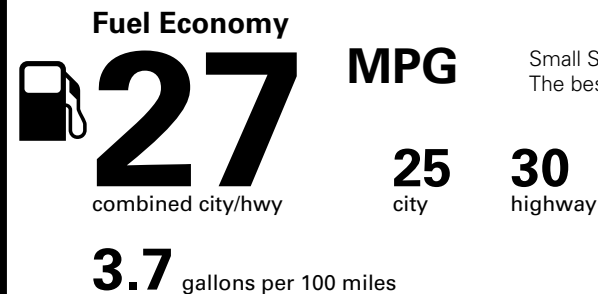

Additional Equipment

Full Tank of Gas	INCLUDED
SEL Touring Package	$3,000.00
- Forward Collision Mitigation (FCM) - Lane Departure Warning (LDW) - Adaptive Cruise Control (ACC) - Automatic High Beam (AHB) headlights - Power glass sunroof with sunshade and tilt feature 710W Rockford Fosgate® premium audio system with 9 speakers - Multi-view camera system - LED high and low beam headlights - LED fog lights - Heated steering wheel	
Accy Rear Large Spoiler	$310.00
Accy Tonneau Cover	$190.00
Accy Front and Rear Mudguards	$155.00
Accy Hood Emblem	$85.00
Accy Carpeted Floor Mats and Portfolio	$135.00
Accy Roof Rack Crossbars	$345.00
Accy Front & Rear Park Assist Sensors	$585.00

MSRP*:	$27,095.00
Total Additional Equipment:	$4,805.00
Subtotal:	$31,900.00
Destination/Handling:	$995.00
Total MSRP*:	$32,895.00

*MSRP (Manufacturer's Suggested Retail Price)

Visit us at www.mitsubishicars.com

Fuel Economy and Environment

Gasoline Vehicle

Small SUVs range from 18 to 37 MPG. The best vehicle rates 136 MPGe.

You save $0
in fuel costs over 5 years compared to the average new vehicle.

Annual fuel cost $1,400