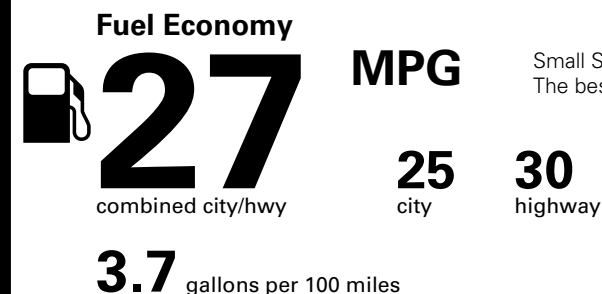

Additional Equipment

Full Tank of Gas	INCLUDED
SEL Touring Package	$3,000.00
- Forward Collision Mitigation (FCM) - Lane Departure Warning (LDW) - Adaptive Cruise Control (ACC) - Automatic High Beam (AHB) headlights - Power glass sunroof with sunshade and tilt feature 710W Rockford Fosgate® premium audio system with 9 speakers - Multi-view camera system - LED high and low beam headlights - LED fog lights - Heated steering wheel	
LED Illumination Package	$375.00
- Floor illumination (blue LEDs) - Shift gate (blue LEDs)	
Accy Tonneau Cover	$190.00
Accy Carpeted Floor Mats and Portfolio	$135.00
Styling Value Package	$625.00
- Rear large spoiler - Hood emblem - Front and rear mudguards - Black lug nuts & wheel locks	

MSRP*:	$27,095.00
Total Additional Equipment:	$4,325.00
Subtotal:	$31,420.00
Destination/Handling:	$995.00
Total MSRP*:	$32,415.00

*MSRP (Manufacturer's Suggested Retail Price)

Visit us at www.mitsubishicars.com

EPA DOT Fuel Economy and Environment

Gasoline Vehicle

Small SUVs range from 18 to 37 MPG. The best vehicle rates 136 MPGe.

You save $0
in fuel costs over 5 years compared to the average new vehicle.

Annual fuel cost $1,400