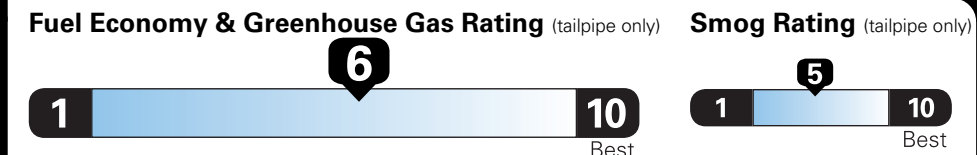

EPA DOT Fuel Economy and Environment

Gasoline Vehicle

Small SUVs range from 16 to 120 MPG. The best vehicle rates 136 MPGe.

You save \$0
in fuel costs over 5 years compared to the average new vehicle.

Annual fuel cost \$1,500