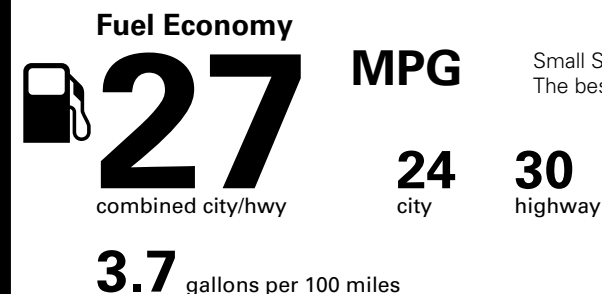

EPA DOT Fuel Economy and Environment

Gasoline Vehicle

Small SUVs range from 16 to 120 MPG. The best vehicle rates 136 MPGe.

You save \$0
in fuel costs over 5 years compared to the average new vehicle.

Annual fuel cost \$1,500