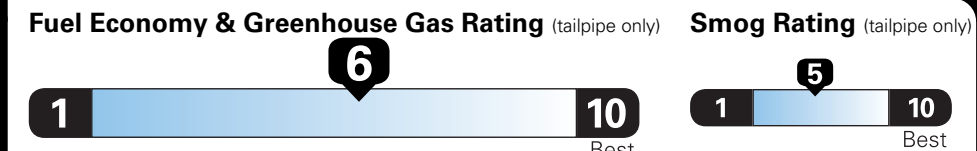

EPA DOT Fuel Economy and Environment

Gasoline Vehicle

Small SUVs range from 18 to 120 MPG. The best vehicle rates 136 MPGe.

You save \$0
in fuel costs over 5 years compared to the average new vehicle.

Annual fuel cost \$1,500