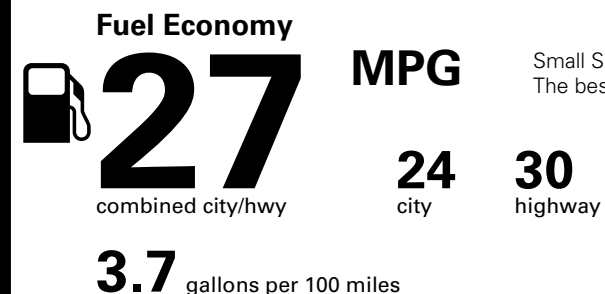

EPA DOT Fuel Economy and Environment

Gasoline Vehicle

Small SUVs range from 18 to 120 MPG. The best vehicle rates 136 MPGe.

You save \$0
in fuel costs over 5 years compared to the average new vehicle.

Annual fuel cost \$1,500