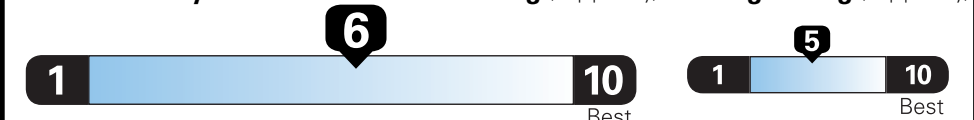

Additional Equipment

- **Red Diamond Paint** $595.00
- **Full Tank of Gas** INCLUDED
- **Special Edition Features** INCLUDED
  - Total MSRP savings of $638
  - Front undercover
  - Rear undercover
  - Carbon-style grille
  - Large roof spoiler
  - 8.0" Smartphone-link Display Audio (SDA)
  - Apple CarPlay® and Android™ Auto
  - SiriusXM® with 3-month All Access trial
  - Heated Front Seats
  - Steering wheel voice recognition control
  - Front USB ports
  - Gloss black with silver accent audio panel
  - Special Edition badge

Accy Tonneau Cover $190.00

Accy Carpeted Floor Mats and Portfolio $145.00

MSRP*: **$24,545.00**
Total Additional Equipment: **$930.00**
Subtotal: **$25,475.00**
Destination/Handling: **$1,095.00**
Total MSRP*: **$26,570.00**
*MSRP (Manufacturer's Suggested Retail Price)

Visit us at www.mitsubishicars.com

Fuel Economy and Environment

Gasoline Vehicle

Fuel Economy
27 MPG
combined city/hwy
24 MPG
city
30 MPG
highway
3.7 gallons per 100 miles

Small SUVs range from 18 to 120 MPG. The best vehicle rates 136 MPGe.

You save $0
in fuel costs over 5 years compared to the average new vehicle.

Annual fuel cost $1,500

Fuel Economy & Greenhouse Gas Rating (tailpipe only) **Smog Rating** (tailpipe only)

This vehicle emits 331 grams CO₂ per mile. The best emits 0 grams per mile (tailpipe only). Producing and distributing fuel also create emissions; learn more at fuel economy.gov.

Actual results will vary for many reasons, including driving conditions and how you drive and maintain your vehicle. The average new vehicle gets 27 MPG and costs $7,500 to fuel over 5 years. Cost estimates are based on 15,000 miles per year at $2.70 per gallon. MPGe is miles per gasoline gallon equivalent. Vehicle emissions are a significant cause of climate change and smog.

fuel economy.gov

Calculate personalized estimates and compare vehicles

10-year 100,000-mile LIMITED POWERTRAIN WARRANTY
10^{YEAR} / 100,000^{MILE} POWERTRAIN
7^{YEAR} / 100,000^{MILE} ANTI-CORROSION/PERFORATION
5^{YEAR} / 60,000^{MILE} BUMPER-TO-BUMPER
5^{YEAR} / UNLIMITED^{MILE} ROADSIDE ASSISTANCE
*See participating Retailer for Limited Warranty and Roadside Assistance terms and conditions.

Parts Content Information
For vehicles in this carline:
U.S./Canadian Major Sources of Parts Content: Foreign Parts Content:
0% JAPAN 99%
For this vehicle:
Final Assembly Point: **KURASHIKI, JAPAN**
Country of Origin: **JAPAN**
Engine: **JAPAN**
Transmission: **JAPAN**
Note: Parts content does not include final assembly, distribution, or other non-parts costs.

GOVERNMENT 5-STAR SAFETY RATINGS
Overall Vehicle Score ★★★★★
Based on the combined ratings of frontal, side and rollover. Should ONLY be compared to other vehicles of similar size and weight.

Frontal Crash	Driver	★★★★★
	Passenger	★★★★★

Based on the risk of injury in a frontal impact. Should ONLY be compared to other vehicles of similar size and weight.

Side Crash	Front seat	★★★★★
	Rear seat	★★★★★

Based on the risk of injury in a side impact.

Rollover		★★★★★

Based on the risk of rollover in a single-vehicle crash.
Star ratings range from 1 to 5 stars (★★★★★) with 5 being the highest.
Source: National Highway Traffic Safety Administration (NHTSA).
www.safercar.gov or 1-888-327-4236

Cumulative Accessory Weight is 16.9 lbs
Method of Transport: TRUCK
Plant/Port of Entry: JACKSONVILLE, FL
VIN : JA4AP3AU3LU007342
Route Code : THT
Gasoline, license and title fees, applicable federal, state and local taxes and dealer and distributor installed options and accessories are not included in the manufacturer's suggested retail price. This label has been applied to this vehicle pursuant to federal law and cannot be moved or altered prior to delivery to the ultimate purchaser.

Cumulative Accessory Weight is 16.9 lbs