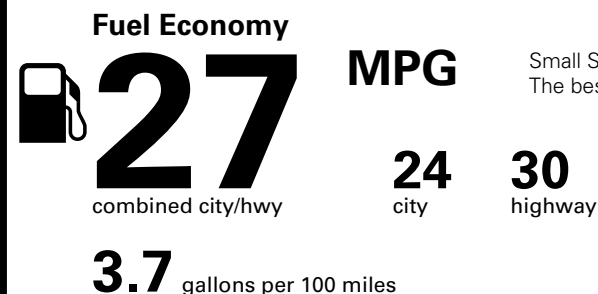

Fuel Economy and Environment

Gasoline Vehicle

Small SUVs range from 18 to 120 MPG. The best vehicle rates 136 MPGe.

You save \$0
in fuel costs over 5 years compared to the average new vehicle.

Annual fuel cost \$1,500