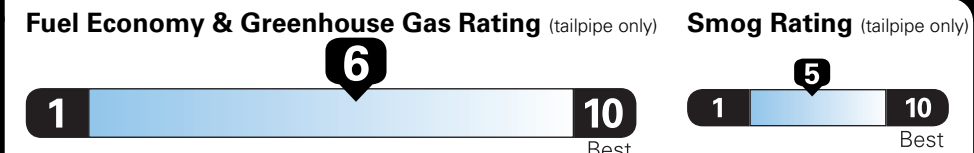

Fuel Economy and Environment

Gasoline Vehicle

Small SUVs range from 18 to 120 MPG. The best vehicle rates 136 MPGe.

You save \$0
in fuel costs over 5 years compared to the average new vehicle.

Annual fuel cost \$1,500