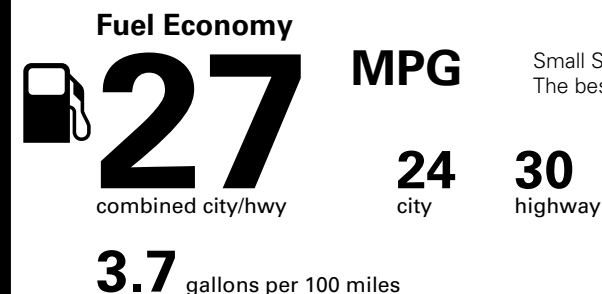

EPA DOT Fuel Economy and Environment

Gasoline Vehicle

Small SUVs range from 18 to 120 MPG. The best vehicle rates 136 MPGe.

You save \$0
in fuel costs over 5 years
 compared to the average new vehicle.

Annual fuel cost \$1,500