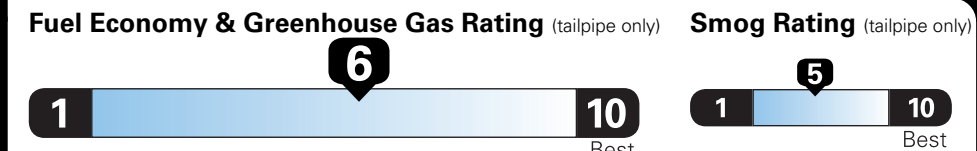

EPA DOT Fuel Economy and Environment

Gasoline Vehicle

Small SUVs range from 18 to 120 MPG. The best vehicle rates 136 MPGe.

You save \$0
in fuel costs over 5 years
 compared to the average new vehicle.

Annual fuel cost \$1,500