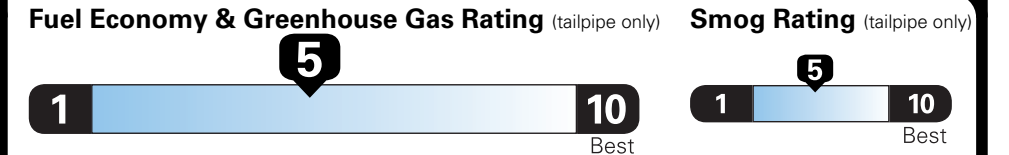

This vehicle emits 354 grams CO₂ per mile. The best emits 0 grams per mile (tailpipe only). Producing and distributing fuel also create emissions; learn more at fuelconomy.gov.

Actual results will vary for many reasons, including driving conditions and how you drive and maintain your vehicle. The average new vehicle gets 27 MPG and costs $7,000 to fuel over 5 years. Cost estimates are based on 15,000 miles per year at $2.55 per gallon. MPGe is miles per gasoline gallon equivalent. Vehicle emissions are a significant cause of climate change and smog.

fuelconomy.gov

Calculate personalized estimates and compare vehicles

10-year 100,000-mile LIMITED POWERTRAIN WARRANTY

10 YEAR /100,000 MILE POWERTRAIN **7 YEAR /100,000 MILE ANTI-CORROSION/PERFORATION**

5 YEAR /60,000 MILE BUMPER-TO-BUMPER **5 YEAR /UNLIMITED MILE ROADSIDE ASSISTANCE**

Parts Content Information

For vehicles in this carline:
U.S./Canadian Major Sources of Parts Content: Foreign Parts Content:
1% **JAPAN 93%**

For this vehicle:
Final Assembly Point: **KURASHIKI, JAPAN**
Country of Origin: **JAPAN**
Engine: **JAPAN**
Transmission: **JAPAN**

Note: Parts content does not include final assembly, distribution, or other non-parts costs.

GOVERNMENT 5-STAR SAFETY RATINGS

Overall Vehicle Score ★★★★★
Based on the combined ratings of frontal, side and rollover. Should ONLY be compared to other vehicles of similar size and weight.

Frontal Crash ★★★★★
Driver Passenger
Based on the risk of injury in a frontal impact. Should ONLY be compared to other vehicles of similar size and weight.

Side Crash ★★★★★
Front seat Rear seat
Based on the risk of injury in a side impact.

Rollover ★★★★★
Based on the risk of rollover in a single-vehicle crash.

Star ratings range from 1 to 5 stars (★★★★★) with 5 being the highest. Source: National Highway Traffic Safety Administration (NHTSA). www.safercar.gov or 1-888-327-4236

Cumulative Accessory Weight is 16.6 lbs Method of Transport: TRUCK VIN : JA4AP4AW5KU015657
Plant/Port of Entry: BALTIMORE, MD Route Code : TBR

Gasoline, license and title fees, applicable federal, state and local taxes and dealer and distributor installed options and accessories are not included in the manufacturer's suggested retail price. This label has been applied to this vehicle pursuant to federal law and cannot be moved or altered prior to delivery to the ultimate purchaser.

Cumulative Accessory Weight is 16.6 lbs