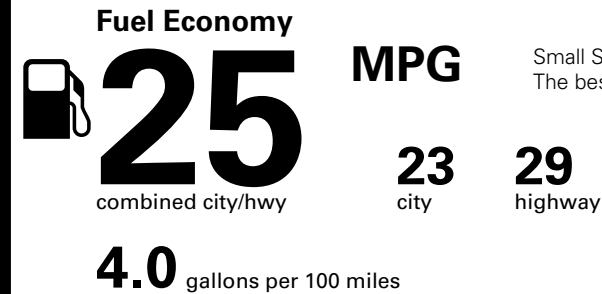

Safety & Security

- Anti-lock Braking System (ABS) with Electronic Brakeforce Distribution (EBD) and Brake Assist
- Traction Control Logic (TCL)
- Active Stability Control (ASC)
- Hill Start Assist (HSA)
- Tire Pressure Monitoring System (TPMS)
- Blind Spot Warning System (BSW) with Lane Change Assist (LCA) and Rear Cross Traffic Alert (RCTA)
- Automatic High Beam (AHB) headlights
- Forward Collision Mitigation (FCM)
- Lane Departure Warning (LDW)
- Side curtain airbags
- Front seat-mounted side airbags
- Driver's knee airbag
- Advanced dual-stage front airbags
- Adjustable front shoulder belts with pretensioner
- Three-point seatbelts and head restraints for all seating positions
- LATCH child-restraint system
- Child safety rear door locks
- Anti-theft alarm system
- Anti-theft engine immobilizer
- RISE body construction

Additional Equipment

Full Tank of Gas	INCLUDED
Accy Alloy Fuel Door	$160.00
Protection Package	$495.00
- Scuff plates - Rear bumper plate - Bright tailgate protector	
Cargo Mat Package	$150.00
- Cargo mat - Cargo net	
Accy Tonneau Cover	$190.00
Accy Wheel Locks	$65.00
Accy Carpeted Floor Mats and Portfolio	$135.00

	MSRP*: $25,045.00
Total Additional Equipment:	$1,195.00
Subtotal:	$26,240.00
Destination/Handling:	$1,045.00
Total MSRP*:	$27,285.00

*MSRP (Manufacturer's Suggested Retail Price)

Visit us at www.mitsubishicars.com

Fuel Economy and Environment

Gasoline Vehicle

Small SUVs range from 18 to 120 MPG. The best vehicle rates 136 MPGe.

You spend $750 more in fuel costs over 5 years compared to the average new vehicle.

Annual fuel COST $1,550