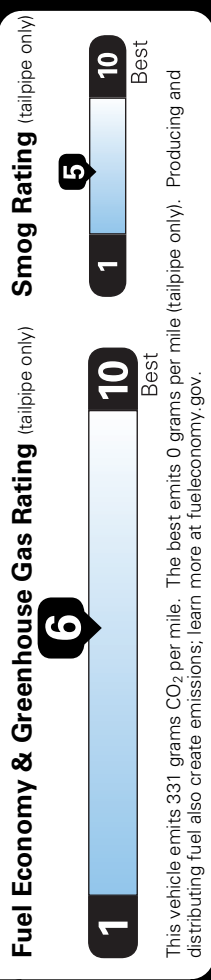

**2021 OUTLANDER SPORT 2.0 ES 2WD
4-DOOR SUV
LABRADOR BLACK PEARL / BLACK**

2.0L DOHC I4 MIVEC
CONTINUOUSLY VARIABLE TRANSMISSION
50-STATE EMISSIONS STANDARD

EPA DOT Fuel Economy and Environment

Fuel Economy
27 MPG
combined city/hwy
24 city
30 highway
3.7 gallons per 100 miles

You save \$0
in fuel costs
over 5 years
compared to the
average new vehicle.

Small SUVs range from 16 to 120 MPG.
The best vehicle rates 141 MPGe.

This vehicle emits 331 grams CO₂ per mile. The best emits 0 grams per mile (tailpipe only). Producing and distributing fuel also create emissions; learn more at fueleconomy.gov.

Actual results will vary for many reasons, including driving conditions and how you drive and maintain your vehicle. The average new vehicle gets 27 MPG and costs \$7,500 to fuel over 5 years. Cost estimates are based on 15,000 miles per year at \$2.70 per gallon. MPGe is miles per gasoline gallon equivalent. Vehicle emissions are a significant cause of climate change and smog.

Parts Content Information
For vehicles in this carline:
U.S./Canadian Parts Content: Major Sources of Foreign Parts Content: **JAPAN 94%**
For this vehicle:
Final Assembly Point: **KURASHIKI, JAPAN**
Country of Origin: **JAPAN**
Engine: **JAPAN**
Transmission: **JAPAN**
Note: Parts content does not include final assembly, distribution, or other non-parts costs.