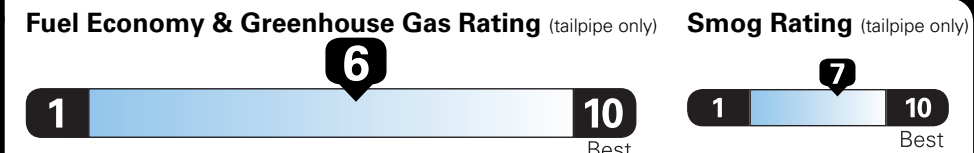

Fuel Economy and Environment

Gasoline Vehicle

Small SUVs range from 18 to 34 MPG. The best vehicle rates 119 MPGe.

You save \$0
in fuel costs over 5 years
compared to the average new vehicle.

Annual fuel COST
\$1,400