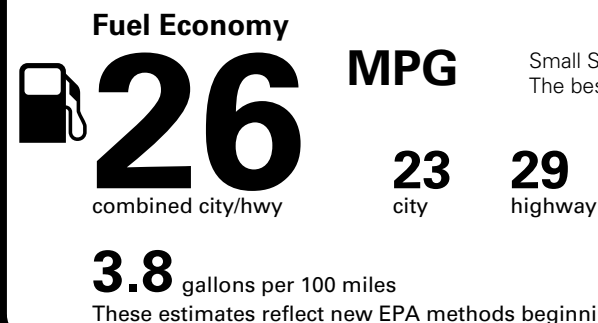

Fuel Economy and Environment

Gasoline Vehicle

Small SUVs range from 18 to 34 MPG. The best vehicle rates 119 MPGe.

You save \$0
in fuel costs over 5 years
compared to the average new vehicle.

Annual fuel COST
\$1,400