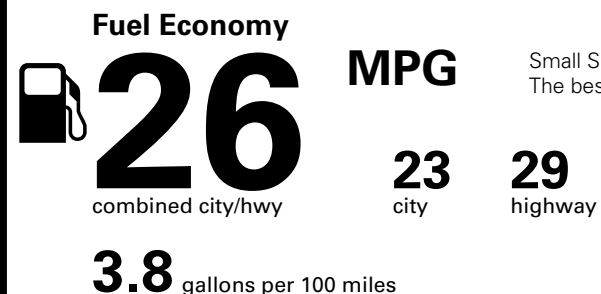

EPA DOT Fuel Economy and Environment

Gasoline Vehicle

Small SUVs range from 18 to 120 MPG. The best vehicle rates 136 MPGe.

You spend \$250 more in fuel costs over 5 years compared to the average new vehicle.