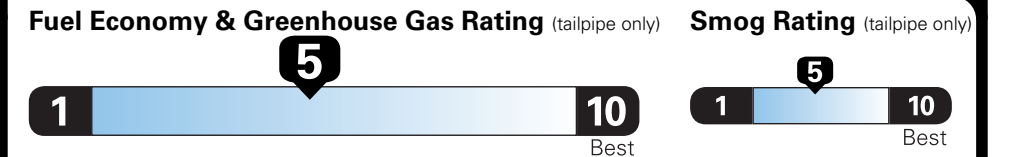

Fuel Economy and Environment

Gasoline Vehicle

Small SUVs range from 18 to 120 MPG. The best vehicle rates 136 MPGe.

You spend \$250 more in fuel costs over 5 years compared to the average new vehicle.

Annual fuel COST \$1,550

This vehicle emits 344 grams CO₂ per mile. The best emits 0 grams per mile (tailpipe only). Producing and distributing fuel also create emissions; learn more at fuel economy.gov.

Actual results will vary for many reasons, including driving conditions and how you drive and maintain your vehicle. The average new vehicle gets 27 MPG and costs \$7,500 to fuel over 5 years. Cost estimates are based on 15,000 miles per year at \$2.70 per gallon. MPGe is miles per gasoline gallon equivalent. Vehicle emissions are a significant cause of climate change and smog.