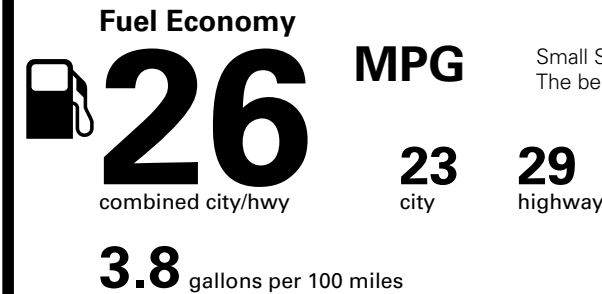

Fuel Economy and Environment

Gasoline Vehicle

Small SUVs range from 18 to 120 MPG. The best vehicle rates 136 MPGe.

You spend \$250 more in fuel costs over 5 years compared to the average new vehicle.

Annual fuel COST \$1,550