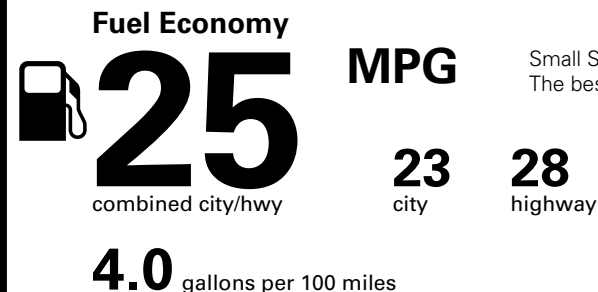

Fuel Economy and Environment

Gasoline Vehicle

Small SUVs range from 18 to 120 MPG. The best vehicle rates 136 MPGe.

You spend \$750 more in fuel costs over 5 years compared to the average new vehicle.

Annual fuel COST \$1,550