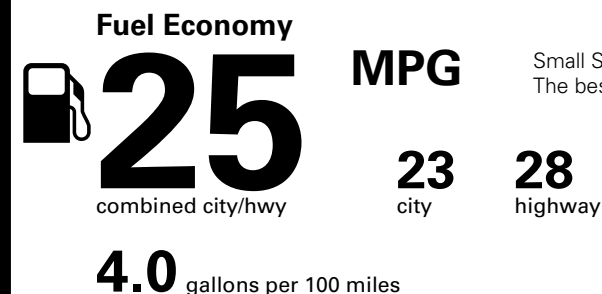

Fuel Economy and Environment

Gasoline Vehicle

Small SUVs range from 18 to 120 MPG. The best vehicle rates 136 MPGe.

You spend \$750 more in fuel costs over 5 years compared to the average new vehicle.

Annual fuel COST \$1,550