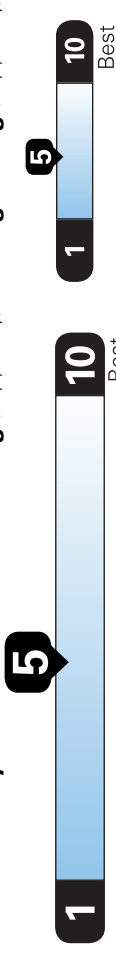

1. **Interior Features**
2. Color multi-information display
   - High-contrast meters
   - Dual sunvisor vanity mirrors
   - Front map lights
   - Dome light
   - Cargo light
   - 6-way adjustable driver seat
   - 4-way adjustable passenger seat
   - Fabric seating surfaces
   - 60:40 rear seat folding function
   - 5 Passenger seating
   - Driver seatback pocket
   - Tilt and telescopic steering wheel
   - Soft-touch upper instrument panel and door trim
   - Chrome inner door handles
   - Carbon-style audio panel
   - Gloss black shift panel
   - Remote fuel lid release

1. **Convenience Features**
- 7.0" display audio
  - AM/FM radio
  - HD Radio®
  - 4 speakers
  - Bluetooth® wireless technology
  - Steering wheel audio and phone controls

Annual fuel cost

$1,550

Actual results will vary for many reasons, including driving conditions and how you drive and maintain your vehicle. The average new vehicle gets 27 MPG and costs $7,500 to fuel over 5 years. Cost estimates are based on 15,000 miles per year at $2.70 per gallon. MPGe is miles per gasoline gallon equivalent. Vehicle emissions are a significant cause of climate change and smog.

fueleconomy.gov

Calculate personalized estimates and compare vehicles

Fuel Economy & Greenhouse Gas Rating (tailpipe only)