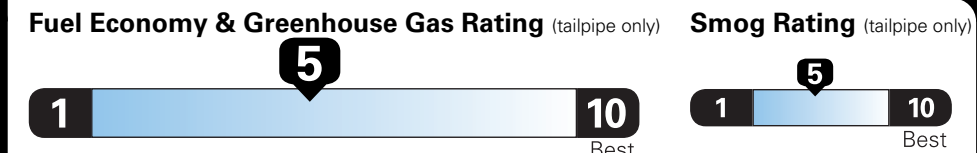

This vehicle emits 338 grams CO₂ per mile. The best emits 0 grams per mile (tailpipe only). Producing and distributing fuel also create emissions; learn more at fuelconomy.gov.

Actual results will vary for many reasons, including driving conditions and how you drive and maintain your vehicle. The average new vehicle gets 27 MPG and costs $7,500 to fuel over 5 years. Cost estimates are based on 15,000 miles per year at $2.70 per gallon. MPGe is miles per gasoline gallon equivalent. Vehicle emissions are a significant cause of climate change and smog.

fuelconomy.gov

Calculate personalized estimates and compare vehicles

10-year 100,000-mile LIMITED POWERTRAIN WARRANTY

10 YEAR / 100,000 MILE POWERTRAIN
7 YEAR / 100,000 MILE ANTI-CORROSION/PERFORATION
5 YEAR / 60,000 MILE BUMPER-TO-BUMPER
5 YEAR / UNLIMITED MILE ROADSIDE ASSISTANCE

GOVERNMENT 5-STAR SAFETY RATINGS

This vehicle has not been rated by the government for overall vehicle score, frontal crash, side crash, or rollover risk.

Source: National Highway Traffic Safety Administration (NHTSA).
www.safercar.gov or 1-888-327-4236

Parts Content Information

For vehicles in this carline:
U.S./Canadian Major Sources of Parts Content: Foreign Parts Content:
0% **JAPAN 92%**

For this vehicle:
Final Assembly Point: **OKAZAKI, JAPAN**
Country of Origin: **JAPAN**
Engine: **JAPAN**
Transmission: **JAPAN**

Note: Parts content does not include final assembly, distribution, or other non-parts costs.