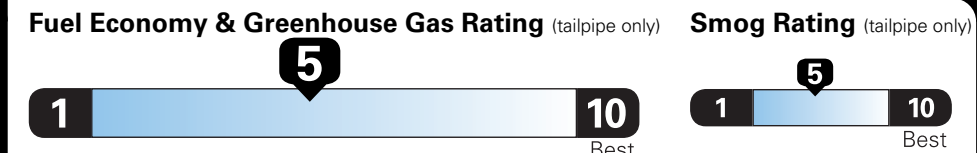

This vehicle emits 338 grams CO₂ per mile. The best emits 0 grams per mile (tailpipe only). Producing and distributing fuel also create emissions; learn more at fuelconomy.gov.

Actual results will vary for many reasons, including driving conditions and how you drive and maintain your vehicle. The average new vehicle gets 27 MPG and costs $7,500 to fuel over 5 years. Cost estimates are based on 15,000 miles per year at $2.70 per gallon. MPGe is miles per gasoline gallon equivalent. Vehicle emissions are a significant cause of climate change and smog.

fuelconomy.gov

Calculate personalized estimates and compare vehicles

10-year 100,000-mile LIMITED POWERTRAIN WARRANTY

10 YEAR / 100,000 MILE POWERTRAIN	7 YEAR / 100,000 MILE ANTI-CORROSION/PERFORATION
5 YEAR / 60,000 MILE BUMPER-TO-BUMPER	5 YEAR / UNLIMITED MILE ROADSIDE ASSISTANCE

*See participating Retailer for Limited Warranty and Roadside Assistance terms and conditions.

GOVERNMENT 5-STAR SAFETY RATINGS

This vehicle has not been rated by the government for overall vehicle score, frontal crash, side crash, or rollover risk.

Source: National Highway Traffic Safety Administration (NHTSA). www.safercar.gov or 1-888-327-4236

Parts Content Information

For vehicles in this carline:
U.S./Canadian Major Sources of Parts Content: Foreign Parts Content:
0% **JAPAN 92%**

For this vehicle:
Final Assembly Point: **OKAZAKI, JAPAN**
Country of Origin: **JAPAN** Engine: **JAPAN** Transmission: **JAPAN**

Note: Parts content does not include final assembly, distribution, or other non-parts costs.

MITSUBISHI MOTORS

Cumulative Accessory Weight is **11.0 lbs**

Method of Transport: TRUCK
Plant/Port of Entry: BALTIMORE, MD

VIN : **JA4AS5AA2LZ002295**
Route Code : **TAR**

Gasoline, license and title fees, applicable federal, state and local taxes and dealer and distributor installed options and accessories are not included in the manufacturer's suggested retail price. This label has been applied to this vehicle pursuant to federal law and cannot be moved or altered prior to delivery to the ultimate purchaser.

Cumulative Accessory Weight is **11.0 lbs**