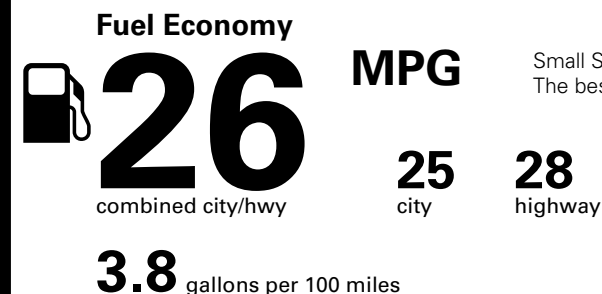

Visit us at www.mitsubishicars.com

EPA DOT Fuel Economy and Environment

Gasoline Vehicle

Small SUVs range from 18 to 120 MPG. The best vehicle rates 136 MPGe.

You spend \$250 more in fuel costs over 5 years compared to the average new vehicle.