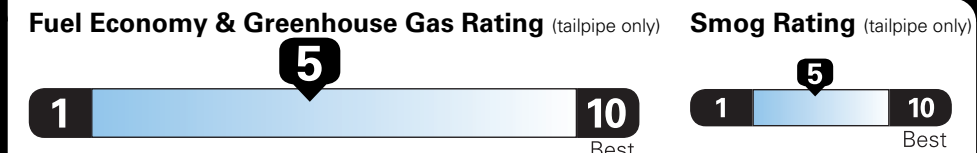

This vehicle emits 338 grams CO₂ per mile. The best emits 0 grams per mile (tailpipe only). Producing and distributing fuel also create emissions; learn more at fuelconomy.gov.

Actual results will vary for many reasons, including driving conditions and how you drive and maintain your vehicle. The average new vehicle gets 27 MPG and costs $7,500 to fuel over 5 years. Cost estimates are based on 15,000 miles per year at $2.70 per gallon. MPGe is miles per gasoline gallon equivalent. Vehicle emissions are a significant cause of climate change and smog.

fuelconomy.gov

Calculate personalized estimates and compare vehicles

10-year 100,000-mile LIMITED POWERTRAIN WARRANTY

10 YEAR / 100,000 MILE POWERTRAIN
7 YEAR / 100,000 MILE ANTI-CORROSION/PERFORATION
5 YEAR / 60,000 MILE BUMPER-TO-BUMPER
5 YEAR / UNLIMITED MILE ROADSIDE ASSISTANCE

GOVERNMENT 5-STAR SAFETY RATINGS

This vehicle has not been rated by the government for overall vehicle score, frontal crash, side crash, or rollover risk.

Source: National Highway Traffic Safety Administration (NHTSA). www.safercar.gov or 1-888-327-4236

Parts Content Information

For vehicles in this carline:
U.S./Canadian Major Sources of Parts Content: Foreign Parts Content:
0% **JAPAN 92%**

For this vehicle:
Final Assembly Point: **OKAZAKI, JAPAN**
Country of Origin: **JAPAN**
Engine: **JAPAN**
Transmission: **JAPAN**

Note: Parts content does not include final assembly, distribution, or other non-parts costs.