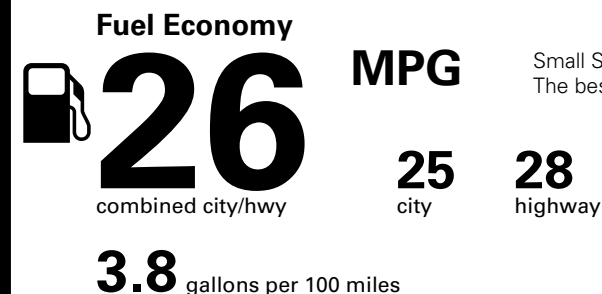

Safety & Security

- Anti-lock Braking System (ABS) with Electronic Brakeforce Distribution (EBD) and brake assist
- Electronic parking brake with auto hold
- Active Stability Control (ASC)
- Hill Start Assist (HSA)
- Tire Pressure Monitoring System (TPMS)
- Blind Spot Warning (BSW) with Lane Change Assist (LCA) and Rear Cross Traffic Alert (RCTA)
- Automatic High Beam (AHB)
- Forward Collision Mitigation (FCM) with Pedestrian Detection
- Lane Departure Warning (LDW)
- Advanced dual-stage front airbags
- Driver knee airbag
- Front seat-mounted side airbags
- Side curtain airbags
- LATCH (Lower Anchors and Tethers for Children)
- Child safety rear door locks
- Anti-theft alarm system
- Anti-theft engine immobilizer
- RISE body construction

Additional Equipment

Full Tank of Gas	INCLUDED
Mitsubishi Connect Subscriptions	INCLUDED
24-month trial from the date of vehicle delivery (mobile app enrollment required) - Safeguard services - Remote services	
Accy Tonneau Cover	$190.00
Accy Carpeted Floor Mats and Portfolio	$145.00

	MSRP*:	$25,645.00
Total Additional Equipment:		$335.00
	Subtotal:	$25,980.00
Destination/Handling:		$1,195.00
	Total MSRP*:	$27,175.00

*MSRP (Manufacturer's Suggested Retail Price)

Visit us at www.mitsubishicars.com

EPA DOT Fuel Economy and Environment

Gasoline Vehicle

Small SUVs range from 18 to 120 MPG. The best vehicle rates 136 MPGe.

You spend $250 more in fuel costs over 5 years compared to the average new vehicle.

Annual fuel COST $1,550