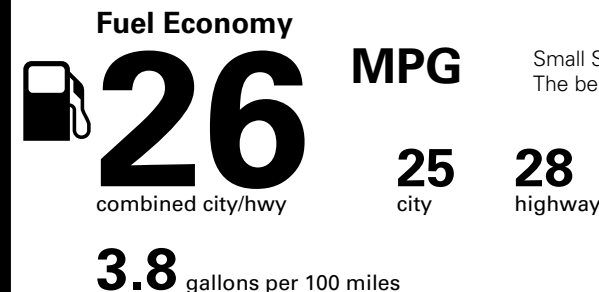

Fuel Economy and Environment

Gasoline Vehicle

Small SUVs range from 18 to 120 MPG. The best vehicle rates 136 MPGe.

You spend \$250 more in fuel costs over 5 years compared to the average new vehicle.

Annual fuel COST
\$1,550