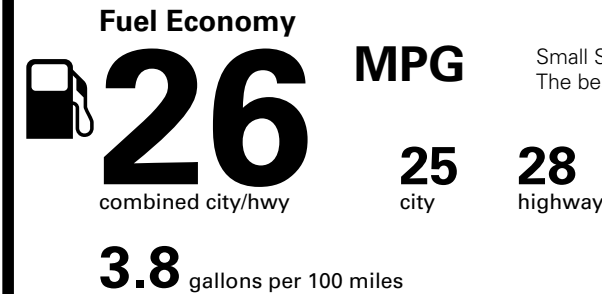

Safety & Security

- Anti-lock Braking System (ABS) with Electronic Brakeforce Distribution (EBD) and brake assist
- Electronic parking brake with auto hold
- Active Stability Control (ASC)
- Hill Start Assist (HSA)
- Tire Pressure Monitoring System (TPMS)
- Blind Spot Warning (BSW) with Lane Change Assist (LCA) and Rear Cross Traffic Alert (RCTA)
- Automatic High Beam (AHB)
- Forward Collision Mitigation (FCM) with Pedestrian Detection
- Lane Departure Warning (LDW)
- Advanced dual-stage front airbags
- Driver knee airbag
- Front seat-mounted side airbags
- Side curtain airbags
- LATCH (Lower Anchors and Tethers for Children)
- Child safety rear door locks
- Anti-theft alarm system
- Anti-theft engine immobilizer
- RISE body construction

Additional Equipment

- Red Diamond Paint **$595.00**
- Full Tank of Gas **INCLUDED**
- Mitsubishi Connect Subscriptions **INCLUDED**
  - 24-month trial from the date of vehicle delivery (mobile app enrollment required)
  - Safeguard services
  - Remote services
- Panoramic Sunroof Package **$1,000.00**
  - Power panoramic sunroof
  - Roof rails
- Accy Tonneau Cover **$190.00**
- Accy Carpeted Floor Mats and Portfolio **$145.00**

MSRP*: **$25,495.00**
Total Additional Equipment: **$1,930.00**
Subtotal: **$27,425.00**
Destination/Handling: **$1,095.00**
Total MSRP*: **$28,520.00**
*MSRP (Manufacturer's Suggested Retail Price)

Visit us at www.mitsubishicars.com

Fuel Economy and Environment

Gasoline Vehicle

Small SUVs range from 18 to 120 MPG. The best vehicle rates 136 MPGe.

You spend $250 more in fuel costs over 5 years compared to the average new vehicle.

Annual fuel COST $1,550