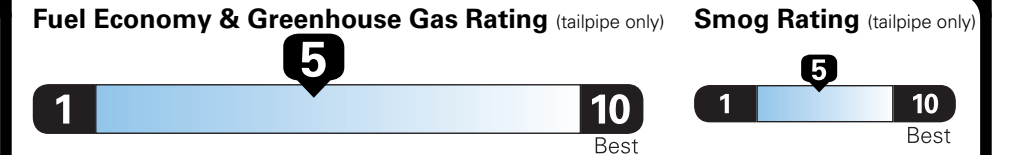

This vehicle emits 338 grams CO₂ per mile. The best emits 0 grams per mile (tailpipe only). Producing and distributing fuel also create emissions; learn more at fuelconomy.gov.

Actual results will vary for many reasons, including driving conditions and how you drive and maintain your vehicle. The average new vehicle gets 27 MPG and costs $7,500 to fuel over 5 years. Cost estimates are based on 15,000 miles per year at $2.70 per gallon. MPGe is miles per gasoline gallon equivalent. Vehicle emissions are a significant cause of climate change and smog.

fuelconomy.gov

Calculate personalized estimates and compare vehicles

10-year 100,000-mile LIMITED POWERTRAIN WARRANTY

10^{YEAR}/100,000^{MILE} POWERTRAIN **7^{YEAR}/100,000^{MILE} ANTI-CORROSION/PERFORATION**
5^{YEAR}/60,000^{MILE} BUMPER-TO-BUMPER **5^{YEAR}/UNLIMITED^{MILE} ROADSIDE ASSISTANCE**

Parts Content Information

For vehicles in this carline:
U.S./Canadian Major Sources of Parts Content: Foreign Parts Content:
0% **JAPAN 92%**

For this vehicle:
Final Assembly Point: **OKAZAKI, JAPAN**
Country of Origin: **JAPAN** Engine: **JAPAN** Transmission: **JAPAN**

Note: Parts content does not include final assembly, distribution, or other non-parts costs.

GOVERNMENT 5-STAR SAFETY RATINGS

This vehicle has not been rated by the government for overall vehicle score, frontal crash, side crash, or rollover risk.

Source: National Highway Traffic Safety Administration (NHTSA).
www.safercar.gov or 1-888-327-4236