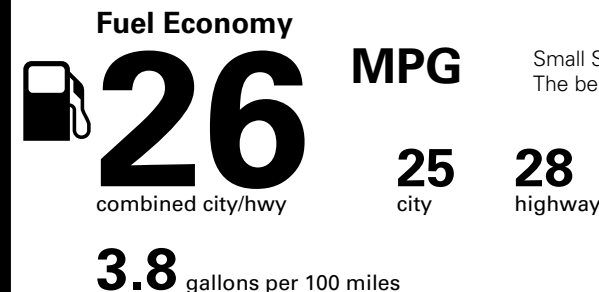

Fuel Economy and Environment

Gasoline Vehicle

Small SUVs range from 18 to 120 MPG. The best vehicle rates 136 MPGe.

You spend \$250 more in fuel costs over 5 years compared to the average new vehicle.

Annual fuel cost \$1,550