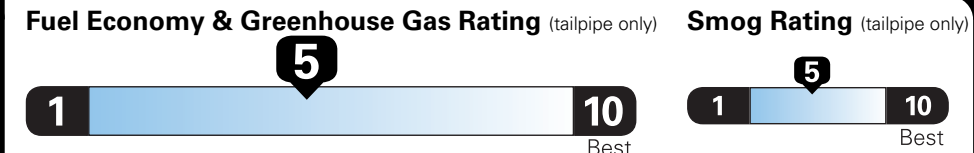

Fuel Economy and Environment

Gasoline Vehicle

Small SUVs range from 18 to 120 MPG. The best vehicle rates 136 MPGe.

You spend \$250 more in fuel costs over 5 years compared to the average new vehicle.

Annual fuel cost \$1,550