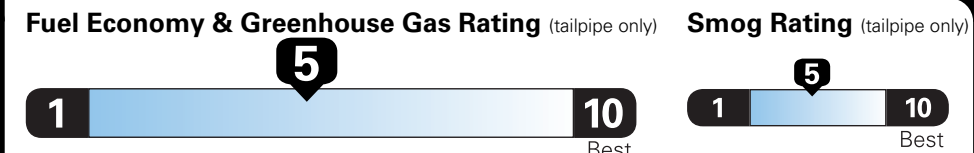

This vehicle emits 338 grams CO₂ per mile. The best emits 0 grams per mile (tailpipe only). Producing and distributing fuel also create emissions; learn more at fuelconomy.gov.

Actual results will vary for many reasons, including driving conditions and how you drive and maintain your vehicle. The average new vehicle gets 27 MPG and costs $7,500 to fuel over 5 years. Cost estimates are based on 15,000 miles per year at $2.70 per gallon. MPGe is miles per gasoline gallon equivalent. Vehicle emissions are a significant cause of climate change and smog.

fuelconomy.gov

Calculate personalized estimates and compare vehicles

10-year 100,000-mile LIMITED POWERTRAIN WARRANTY

10^{YEAR} / 100,000^{MILE} POWERTRAIN
5^{YEAR} / 60,000^{MILE} BUMPER-TO-BUMPER

7^{YEAR} / 100,000^{MILE} ANTI-CORROSION/PERFORATION
5^{YEAR} / UNLIMITED^{MILE} ROADSIDE ASSISTANCE

*See participating Retailer for Limited Warranty and Roadside Assistance terms and conditions.

Parts Content Information

For vehicles in this carline:
U.S./Canadian Major Sources of Parts Content: Foreign Parts Content:
0% JAPAN 92%

For this vehicle:
Final Assembly Point: **OKAZAKI, JAPAN**
Country of Origin: **JAPAN**
Engine: **JAPAN**
Transmission: **JAPAN**

Note: Parts content does not include final assembly, distribution, or other non-parts costs.

GOVERNMENT 5-STAR SAFETY RATINGS

Overall Vehicle Score ★★★★★
Based on the combined ratings of frontal, side and rollover. Should ONLY be compared to other vehicles of similar size and weight.

Frontal Crash	Driver	★★★★★
	Passenger	★★★★★

Based on the risk of injury in a frontal impact. Should ONLY be compared to other vehicles of similar size and weight.

Side Crash	Front seat	★★★★★
	Rear seat	★★★★★

Based on the risk of injury in a side impact.

Rollover		★★★★★

Based on the risk of rollover in a single-vehicle crash.

Star ratings range from 1 to 5 stars (★★★★★) with 5 being the highest.
Source: National Highway Traffic Safety Administration (NHTSA).
www.safercar.gov or 1-888-327-4236

Cumulative Accessory Weight is 14.8 lbs

Method of Transport: TRUCK
Plant/Port of Entry: JACKSONVILLE, FL

VIN : JA4AS5AA9LZ017795
Route Code : TPF

Gasoline, license and title fees, applicable federal, state and local taxes and dealer and distributor installed options and accessories are not included in the manufacturer's suggested retail price. This label has been applied to this vehicle pursuant to federal law and cannot be moved or altered prior to delivery to the ultimate purchaser.

Cumulative Accessory Weight is 14.8 lbs