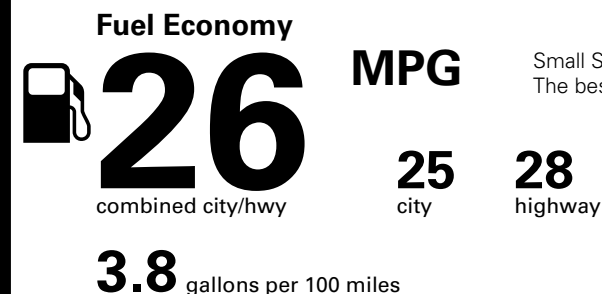

Visit us at www.mitsubishicars.com

Fuel Economy and Environment

Gasoline Vehicle

Small SUVs range from 18 to 120 MPG. The best vehicle rates 136 MPGe.

You spend \$250 more in fuel costs over 5 years compared to the average new vehicle.