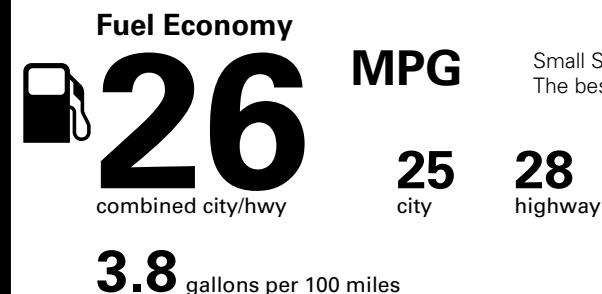

Fuel Economy and Environment

Gasoline Vehicle

Small SUVs range from 18 to 120 MPG. The best vehicle rates 136 MPGe.

You spend \$250 more in fuel costs over 5 years compared to the average new vehicle.

Annual fuel cost \$1,550