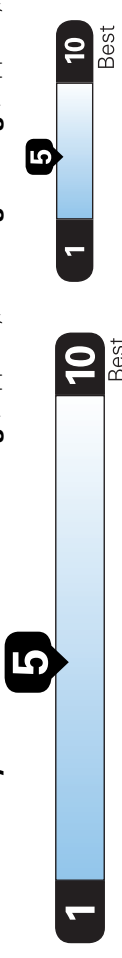

2022EC45MCVT5-E25--U2546J

**2022 ECLIPSE CROSS SEL 1.5T 2WD
4-DOOR SUV
STERLING SILVER METALLIC / BLACK**

1.5L DIRECT-INJECTION TURBO ENGINE
CONTINUOUSLY VARIABLE TRANSMISSION
50-STATE EMISSIONS STANDARD

Interior Features

- High-contrast meters
- Silver decoration for meter cluster
- Color multi-information display
- Black headliner and pillars
- Dual sunvisor vanity mirrors with illumination
- Sunvisors with extension function
- Front map lights
- Dome light
- Door panel illumination
- Cargo light
- Chrome inner door handles
- High gloss material black inner door handle trims
- High gloss material black air outlets
- Silver painted instrument panel accents
- Power windows with auto up/down for all windows
- 8-way power adjustable driver seat
- 8-way power adjustable passenger seat
- Heated front seats
- Leather appointed seating surfaces
- 60:40 rear seat folding function with recline

Accy Tonneau Cover \$195.00

Welcome Package \$190.00

- Carpeted floor mats and portfolio
- Cargo mat
- Touch Up Paint Pen

EPA DOT Fuel Economy and Environment

Gasoline Vehicle

Fuel Economy

26 MPG
combined city/hwy

25 city
28 highway

Small SUVs range from 16 to 125 MPG.
The best vehicle rates 142 MPG.

You spend \$250
more in fuel costs
over 5 years
compared to the
average new vehicle.

Annual fuel COST

\$1,350

Fuel Economy & Greenhouse Gas Rating (tailpipe only)