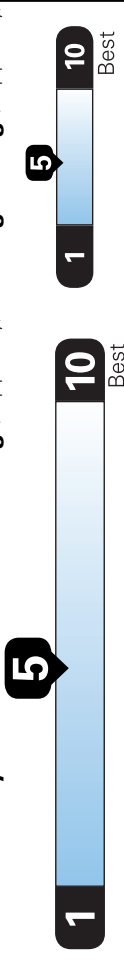

Safety & Security (cont'd)

- seating positions
- LATCH (Lower Anchors and Tethers for Children)
- Seatbelt reminder for all seating positions
- Child safety rear door locks
- Anti-theft alarm system
- Anti-theft engine immobilizer
- RISE body construction

Additional Equipment

Full Tank of Gas

- **Mitsubishi Connect Subscriptions**
- 24-month trial from the date of vehicle delivery (mobile app enrollment required)
- Safeguard Services
- Remote Services

Accy Tonneau Cover

- **Welcome Package**
- Carpeted floor mats and portfolio
- Cargo mat
- Touch Up Paint Pen

INCLUDED

$195.00

$190.00

EPA DOT Fuel Economy and Environment

Gasoline Vehicle

Fuel Economy

26 MPG
combined city/hwy

25 city

28 highway

Small SUVs range from 16 to 125 MPG. The best vehicle rates 142 MPGe.

You spend $250 more in fuel costs over 5 years compared to the average new vehicle.

Annual fuel cost

$1,350

3.8 gallons per 100 miles

Fuel Economy & Greenhouse Gas Rating (tailpipe only)

This vehicle emits 338 grams CO₂ per mile. The best emits 0 grams per mile (tailpipe only). Producing and distributing fuel also create emissions; learn more at fueleconomy.gov.

Actual results will vary for many reasons, including driving conditions and how you drive and maintain your vehicle. The average new vehicle gets 27 MPG and costs $6500 to fuel over 5 years. Cost estimates are based on 15000 miles per year at $2.35 per gallon. MPGe is miles per gasoline gallon equivalent. Vehicle emissions are a significant cause of climate change and smog.

fueleconomy.gov

Calculate personalized estimates and compare vehicles

10-year LIMITED POWERTRAIN WARRANTY

10 YEAR / **100,000** MILE POWERTRAIN
7 YEAR / **100,000** MILE ANTI-CORROSION/PERFORATION
5 YEAR / **UNLIMITED** MILE BUMPER-TO-BUMPER ROADSIDE ASSISTANCE
*See participating Retailer for Limited Warranty and Roadside Assistance terms and conditions.

Parts Content Information

For vehicles in this carline:
U.S./Canadian Parts Content: **0%**
Major Sources of Foreign Parts Content: **JAPAN 97%**

For this vehicle:
Final Assembly Point: **OKAZAKI, JAPAN**
Country of Origin: **JAPAN**
Engine: **JAPAN**
Transmission: **JAPAN**

Note: Parts content does not include final assembly, distribution, or other non-parts costs.

GOVERNMENT 5-STAR SAFETY RATINGS

Overall Vehicle Score Not Rated
Based on the combined ratings of frontal, side and rollover. Should ONLY be compared to other vehicles of similar size and weight.

Frontal Crash Not Rated
Driver Passenger
Based on the risk of injury in a frontal impact. Should ONLY be compared to other vehicles of similar size and weight.

Side Crash ★ ★ ★ ★ ★
Front seat ★ ★ ★ ★ ★
Rear seat ★ ★ ★ ★ ★
Based on the risk of injury in a side impact.

Rollover ★ ★ ★ ★ ★
Based on the risk of rollover in a single-vehicle crash.

Star ratings range from 1 to 5 stars (★ ★ ★ ★ ★) with 5 being the highest.
Source: National Highway Traffic Safety Administration (NHTSA).
www.safercar.gov or 1-888-327-4236

Total Additional Equipment: **MSRP*: $26,145.00**
$385.00

Subtotal: **$26,530.00**

Destination/Handling: **$1,195.00**

Total MSRP*: **$27,725.00**
*MSRP (Manufacturer's Suggested Retail Price)

Cumulative Accessory Weight is 13.0 lbs

Method of Transport: TRUCK
Plant/Port of Entry: JACKSONVILLE, FL
VIN : JA4ASWAA9NZ003338
Route Code : THT

Gasoline, license and title fees, applicable federal, state and local taxes and dealer and distributor installed options and accessories are not included in the manufacturer's suggested retail price. This label has been applied to this vehicle pursuant to federal law and cannot be moved or altered prior to delivery to the ultimate purchaser.