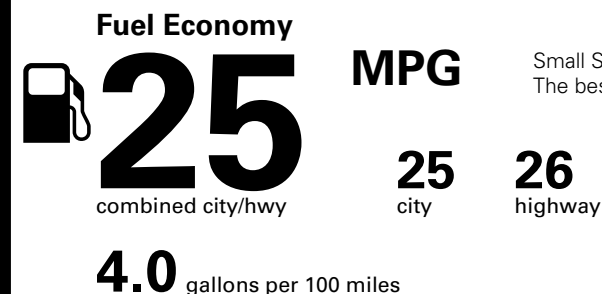

EPA DOT Fuel Economy and Environment

Gasoline Vehicle

Small SUVs range from 18 to 120 MPG. The best vehicle rates 136 MPGe.

You spend \$750 more in fuel costs over 5 years compared to the average new vehicle.