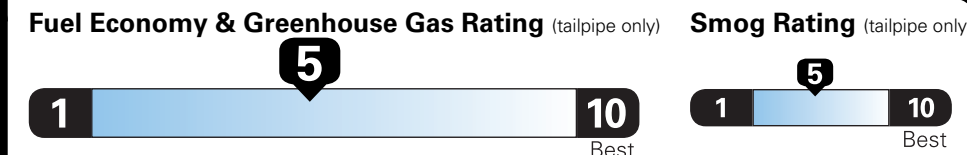

This vehicle emits 347 grams CO₂ per mile. The best emits 0 grams per mile (tailpipe only). Producing and distributing fuel also create emissions; learn more at fuelconomy.gov.

Actual results will vary for many reasons, including driving conditions and how you drive and maintain your vehicle. The average new vehicle gets 27 MPG and costs $7,000 to fuel over 5 years. Cost estimates are based on 15,000 miles per year at $2.55 per gallon. MPGe is miles per gasoline gallon equivalent. Vehicle emissions are a significant cause of climate change and smog.

fuelconomy.gov

Calculate personalized estimates and compare vehicles

10-year 100,000-mile LIMITED POWERTRAIN WARRANTY

10 YEAR / 100,000 MILE POWERTRAIN	7 YEAR / 100,000 MILE ANTI-CORROSION/PERFORATION
5 YEAR / 60,000 MILE BUMPER-TO-BUMPER	5 YEAR / UNLIMITED MILE ROADSIDE ASSISTANCE

*See participating Retailer for Limited Warranty and Roadside Assistance terms and conditions.

GOVERNMENT 5-STAR SAFETY RATINGS

This vehicle has not been rated by the government for overall vehicle score, frontal crash, side crash, or rollover risk.

Source: National Highway Traffic Safety Administration (NHTSA). www.safercar.gov or 1-888-327-4236

Parts Content Information

For vehicles in this carline:
U.S./Canadian Major Sources of Parts Content: Foreign Parts Content:
0% **JAPAN 97%**

For this vehicle:
Final Assembly Point: **OKAZAKI, JAPAN**
Country of Origin: **JAPAN**
Engine: **JAPAN**
Transmission: **JAPAN**

Note: Parts content does not include final assembly, distribution, or other non-parts costs.

MITSUBISHI MOTORS

Cumulative Accessory Weight is 14.8 lbs

Method of Transport: RAIL
Plant/Port of Entry: TACOMA, WA

VIN : JA4AT5AA0KZ022783
Route Code : RJO

Gasoline, license and title fees, applicable federal, state and local taxes and dealer and distributor installed options and accessories are not included in the manufacturer's suggested retail price. This label has been applied to this vehicle pursuant to federal law and cannot be moved or altered prior to delivery to the ultimate purchaser.

Cumulative Accessory Weight is 14.8 lbs