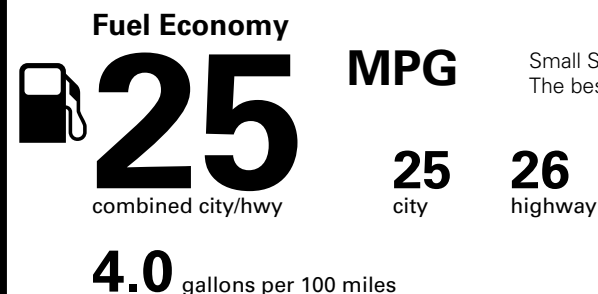

Fuel Economy and Environment

Gasoline Vehicle

Small SUVs range from 18 to 120 MPG. The best vehicle rates 136 MPGe.

You spend \$500
 more in fuel costs over 5 years compared to the average new vehicle.

Annual fuel cost \$1,600