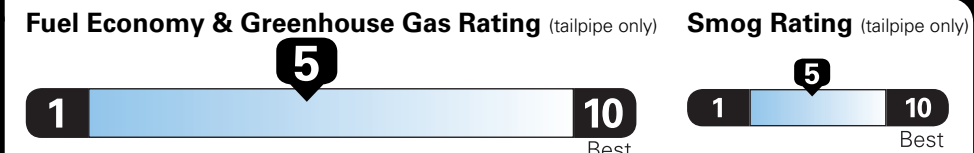

Fuel Economy and Environment

Gasoline Vehicle

Small SUVs range from 18 to 120 MPG. The best vehicle rates 136 MPGe.

You spend \$500
 more in fuel costs over 5 years compared to the average new vehicle.

Annual fuel cost \$1,600