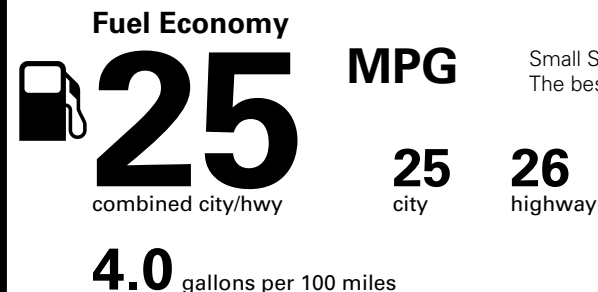

Fuel Economy and Environment

Gasoline Vehicle

Small SUVs range from 18 to 37 MPG. The best vehicle rates 136 MPGe.

You spend \$500 more in fuel costs over 5 years compared to the average new vehicle.

Annual fuel COST \$1,450