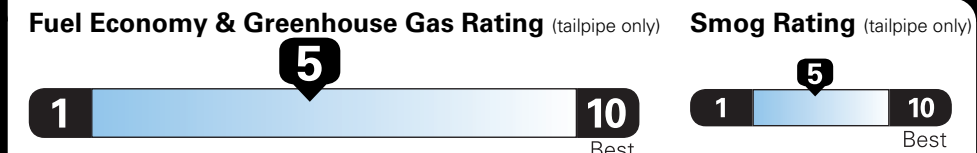

Fuel Economy and Environment

Gasoline Vehicle

Small SUVs range from 18 to 37 MPG. The best vehicle rates 136 MPGe.

You spend \$500 more in fuel costs over 5 years compared to the average new vehicle.

Annual fuel COST
\$1,450