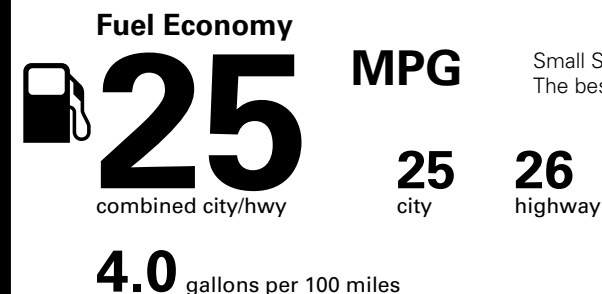

Fuel Economy and Environment

Gasoline Vehicle

Small SUVs range from 18 to 37 MPG. The best vehicle rates 136 MPGe.

You spend \$500 more in fuel costs over 5 years compared to the average new vehicle.

Annual fuel COST
\$1,450