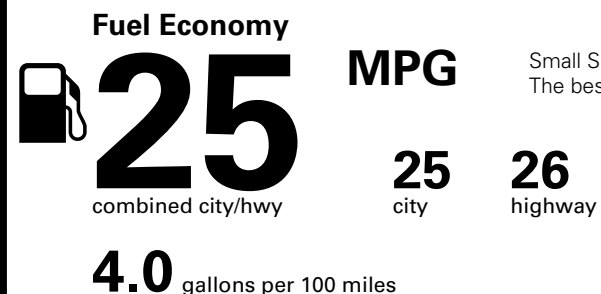

Fuel Economy and Environment

Gasoline Vehicle

Small SUVs range from 18 to 120 MPG. The best vehicle rates 136 MPGe.

You spend \$750 more in fuel costs over 5 years compared to the average new vehicle.

Annual fuel COST \$1,550