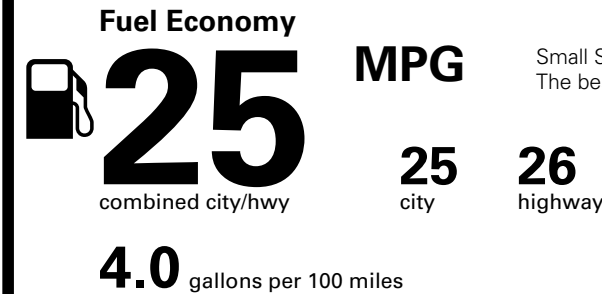

MSRP*: **\$27,095.00**
 Total Additional Equipment: **\$1,730.00**
 Subtotal: **\$28,825.00**
 Destination/Handling: **\$1,095.00**
 Total MSRP*: **\$29,920.00**
*MSRP (Manufacturer's Suggested Retail Price)

Visit us at www.mitsubishicars.com

Fuel Economy and Environment

Gasoline Vehicle

Small SUVs range from 18 to 120 MPG. The best vehicle rates 136 MPGe.

You spend \$500 more in fuel costs over 5 years compared to the average new vehicle.