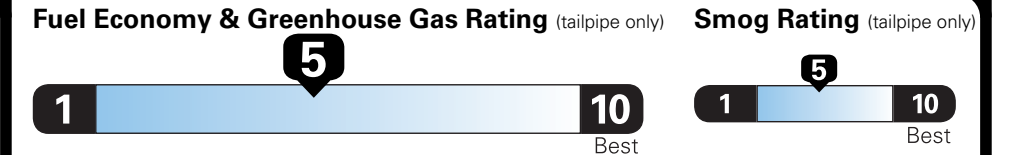

Actual results will vary for many reasons, including driving conditions and how you drive and maintain your vehicle. The average new vehicle gets 27 MPG and costs $7,500 to fuel over 5 years. Cost estimates are based on 15,000 miles per year at $2.70 per gallon. MPGe is miles per gasoline gallon equivalent. Vehicle emissions are a significant cause of climate change and smog.

fuelconomy.gov

Calculate personalized estimates and compare vehicles

10-year 100,000-mile LIMITED POWERTRAIN WARRANTY

10 YEAR / 100,000 MILE POWERTRAIN
5 YEAR / 60,000 MILE BUMPER-TO-BUMPER

7 YEAR / 100,000 MILE ANTI-CORROSION/PERFORATION
5 YEAR / UNLIMITED MILE ROADSIDE ASSISTANCE

*See participating Retailer for Limited Warranty and Roadside Assistance terms and conditions.

GOVERNMENT 5-STAR SAFETY RATINGS

This vehicle has not been rated by the government for overall vehicle score, frontal crash, side crash, or rollover risk.

Source: National Highway Traffic Safety Administration (NHTSA).
www.safercar.gov or 1-888-327-4236

Parts Content Information

For vehicles in this carline:
U.S./Canadian Parts Content: **0%**
Major Sources of Foreign Parts Content: **JAPAN 93%**

For this vehicle:
Final Assembly Point: **OKAZAKI, JAPAN**
Country of Origin: **JAPAN**
Engine: **JAPAN**
Transmission: **JAPAN**

Note: Parts content does not include final assembly, distribution, or other non-parts costs.

MITSUBISHI MOTORS

Cumulative Accessory Weight is **9.0 lbs**

Method of Transport: TRUCK
Plant/Port of Entry: BALTIMORE, MD

VIN : **JA4AT5AA2LZ002388**
Route Code : **TMP**

Gasoline, license and title fees, applicable federal, state and local taxes and dealer and distributor installed options and accessories are not included in the manufacturer's suggested retail price. This label has been applied to this vehicle pursuant to federal law and cannot be moved or altered prior to delivery to the ultimate purchaser.

Cumulative Accessory Weight is **9.0 lbs**