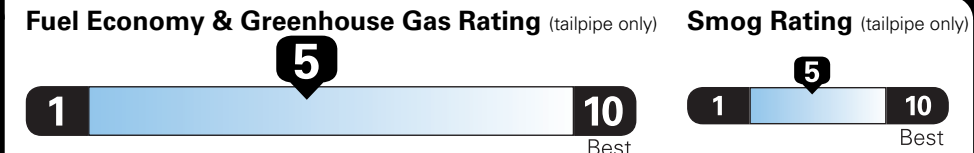

This vehicle emits 347 grams CO₂ per mile. The best emits 0 grams per mile (tailpipe only). Producing and distributing fuel also create emissions; learn more at fuelconomy.gov.

Actual results will vary for many reasons, including driving conditions and how you drive and maintain your vehicle. The average new vehicle gets 27 MPG and costs $7,500 to fuel over 5 years. Cost estimates are based on 15,000 miles per year at $2.70 per gallon. MPGe is miles per gasoline gallon equivalent. Vehicle emissions are a significant cause of climate change and smog.

fuelconomy.gov

Calculate personalized estimates and compare vehicles

10-year 100,000-mile LIMITED POWERTRAIN WARRANTY

10 YEAR / 100,000 MILE POWERTRAIN
5 YEAR / 60,000 MILE BUMPER-TO-BUMPER

7 YEAR / 100,000 MILE ANTI-CORROSION/PERFORATION
5 YEAR / UNLIMITED MILE ROADSIDE ASSISTANCE

*See participating Retailer for Limited Warranty and Roadside Assistance terms and conditions.

GOVERNMENT 5-STAR SAFETY RATINGS

This vehicle has not been rated by the government for overall vehicle score, frontal crash, side crash, or rollover risk.

Source: National Highway Traffic Safety Administration (NHTSA).
www.safercar.gov or 1-888-327-4236

Parts Content Information

For vehicles in this carline:
U.S./Canadian Parts Content: **0%**
Major Sources of Foreign Parts Content: **JAPAN 93%**

For this vehicle:
Final Assembly Point: **OKAZAKI, JAPAN**
Country of Origin: **JAPAN**
Engine: **JAPAN**
Transmission: **JAPAN**

Note: Parts content does not include final assembly, distribution, or other non-parts costs.

MITSUBISHI MOTORS

Cumulative Accessory Weight is **9.0 lbs**

Method of Transport: TRUCK
Plant/Port of Entry: BALTIMORE, MD

VIN : **JA4AT5AA3LZ001573**
Route Code : **TBR**

Gasoline, license and title fees, applicable federal, state and local taxes and dealer and distributor installed options and accessories are not included in the manufacturer's suggested retail price. This label has been applied to this vehicle pursuant to federal law and cannot be moved or altered prior to delivery to the ultimate purchaser.

Cumulative Accessory Weight is **9.0 lbs**