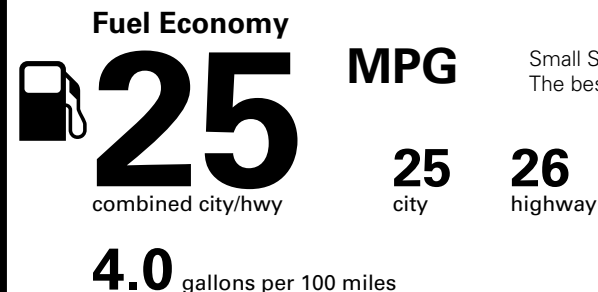

MSRP*: **\$27,095.00**
 Total Additional Equipment: **\$1,730.00**
 Subtotal: **\$28,825.00**
 Destination/Handling: **\$1,095.00**
 Total MSRP*: **\$29,920.00**
*MSRP (Manufacturer's Suggested Retail Price)

Visit us at www.mitsubishicars.com

Fuel Economy and Environment

Gasoline Vehicle

Small SUVs range from 18 to 120 MPG. The best vehicle rates 136 MPGe.

You spend \$500
 more in fuel costs over 5 years compared to the average new vehicle.