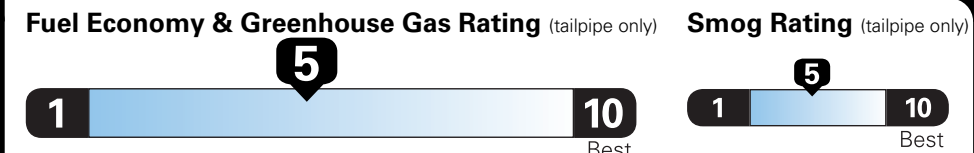

Fuel Economy and Environment

Gasoline Vehicle

Small SUVs range from 18 to 120 MPG. The best vehicle rates 136 MPGe.

You spend \$500 more in fuel costs over 5 years compared to the average new vehicle.

Annual fuel cost \$1,600