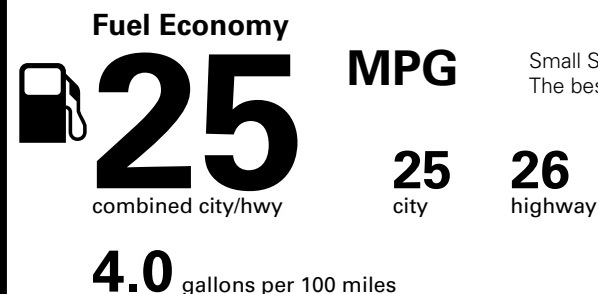

Fuel Economy and Environment

Gasoline Vehicle

Small SUVs range from 18 to 120 MPG. The best vehicle rates 136 MPGe.

You spend \$500 more in fuel costs over 5 years compared to the average new vehicle.

Annual fuel cost \$1,600