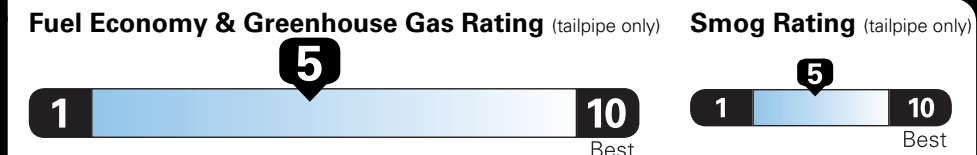

	MSRP*:	\$26,695.00
Total Optional Equipment:		\$835.00
	Subtotal:	\$27,530.00
	Destination/Handling:	\$995.00
	Total MSRP*:	\$28,525.00

*MSRP (Manufacturer's Suggested Retail Price)

Visit us at www.mitsubishicars.com

EPA DOT Fuel Economy and Environment

Gasoline Vehicle

You spend \$750 more in fuel costs over 5 years compared to the average new vehicle.

Annual fuel COST \$1,550

This vehicle emits 347 grams CO₂ per mile. The best emits 0 grams per mile (tailpipe only). Producing and distributing fuel also create emissions; learn more at fuelconomy.gov.