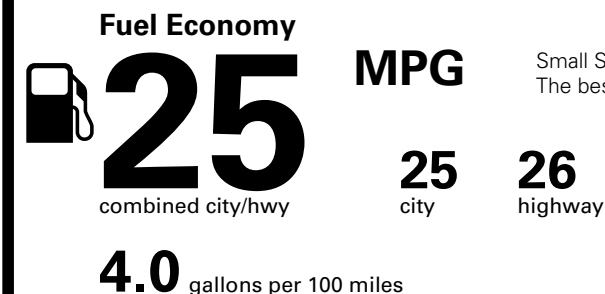

EPA DOT Fuel Economy and Environment

Gasoline Vehicle

You spend \$750 more in fuel costs over 5 years compared to the average new vehicle.

Annual fuel COST \$1,550

This vehicle emits 347 grams CO₂ per mile. The best emits 0 grams per mile (tailpipe only). Producing and distributing fuel also create emissions; learn more at fuelconomy.gov.