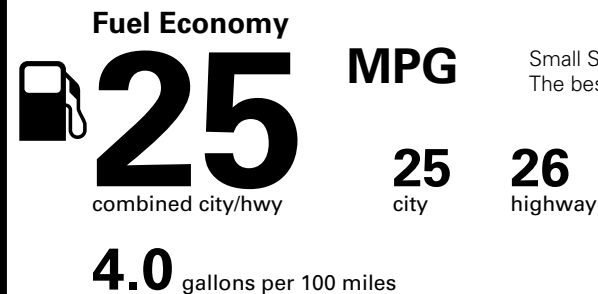

Fuel Economy and Environment

Gasoline Vehicle

Small SUVs range from 18 to 120 MPG. The best vehicle rates 136 MPGe.

You spend \$500 more in fuel costs over 5 years compared to the average new vehicle.

Annual fuel cost \$1,600