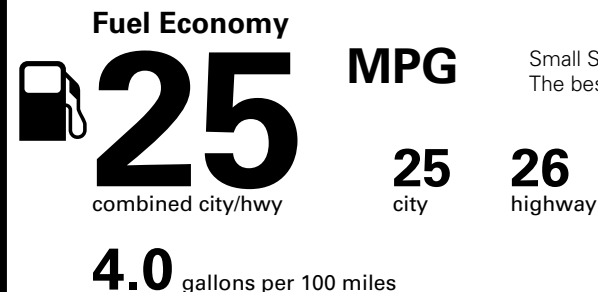

Additional Equipment

Full Tank of Gas	INCLUDED
Mitsubishi Connect Subscriptions	INCLUDED
24-month trial from the date of vehicle delivery (mobile app enrollment required) - Safeguard services - Remote services	
Panoramic Sunroof Package	$1,000.00
- Power panoramic sunroof - Roof rails	
Cargo Package	$150.00
- Cargo mat - Cargo net	
Accy Tonneau Cover	$190.00
Accy Wheel Locks	$70.00
Accy Carpeted Floor Mats and Portfolio	$145.00
All Weather Package	$195.00
- Cargo tray - All weather floor mats	

MSRP*:	$27,095.00
Total Additional Equipment:	$1,750.00
Subtotal:	$28,845.00
Destination/Handling:	$1,095.00
Total MSRP*:	$29,940.00

*MSRP (Manufacturer's Suggested Retail Price)

Visit us at www.mitsubishicars.com

Fuel Economy and Environment

Gasoline Vehicle

Small SUVs range from 18 to 120 MPG. The best vehicle rates 136 MPGe.

You spend $500 more in fuel costs over 5 years compared to the average new vehicle.

Annual fuel cost $1,600