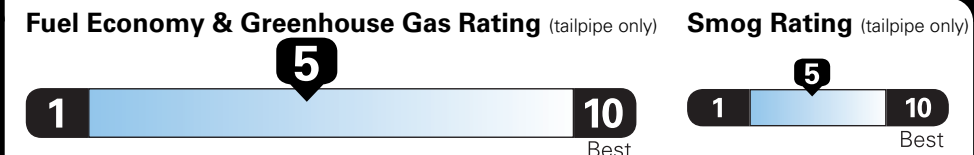

This vehicle emits 347 grams CO₂ per mile. The best emits 0 grams per mile (tailpipe only). Producing and distributing fuel also create emissions; learn more at fuel economy.gov.

Actual results will vary for many reasons, including driving conditions and how you drive and maintain your vehicle. The average new vehicle gets 27 MPG and costs $7,500 to fuel over 5 years. Cost estimates are based on 15,000 miles per year at $2.70 per gallon. MPGe is miles per gasoline gallon equivalent. Vehicle emissions are a significant cause of climate change and smog.

fuel economy.gov

Calculate personalized estimates and compare vehicles

10-year 100,000-mile LIMITED POWERTRAIN WARRANTY

10 YEAR / 100,000 MILE POWERTRAIN
7 YEAR / 100,000 MILE ANTI-CORROSION/PERFORATION
5 YEAR / 60,000 MILE BUMPER-TO-BUMPER
5 YEAR / UNLIMITED MILE ROADSIDE ASSISTANCE

GOVERNMENT 5-STAR SAFETY RATINGS

This vehicle has not been rated by the government for overall vehicle score, frontal crash, side crash, or rollover risk.

Source: National Highway Traffic Safety Administration (NHTSA). www.safercar.gov or 1-888-327-4236

Parts Content Information

For vehicles in this carline:
U.S./Canadian Major Sources of Parts Content: Foreign Parts Content:
0% **JAPAN 93%**

For this vehicle:
Final Assembly Point: **OKAZAKI, JAPAN**
Country of Origin: **JAPAN**
Engine: **JAPAN**
Transmission: **JAPAN**

Note: Parts content does not include final assembly, distribution, or other non-parts costs.