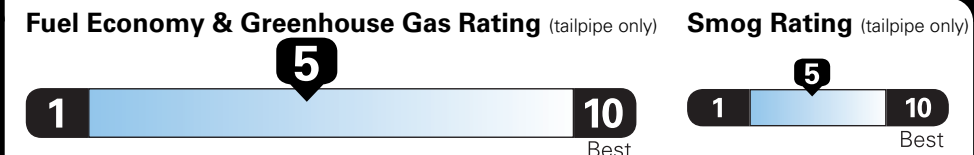

You spend $500 more in fuel costs over 5 years compared to the average new vehicle.

Annual fuel COST
$1,450

Actual results will vary for many reasons, including driving conditions and how you drive and maintain your vehicle. The average new vehicle gets 27 MPG and costs $6,750 to fuel over 5 years. Cost estimates are based on 15,000 miles per year at $2.40 per gallon. MPGe is miles per gasoline gallon equivalent. Vehicle emissions are a significant cause of climate change and smog.

fueleconomy.gov

Calculate personalized estimates and compare vehicles

10-year
100,000-mile
LIMITED POWERTRAIN WARRANTY

10 YEAR /100,000 MILE POWERTRAIN
7 YEAR /100,000 MILE ANTI-CORROSION/PERFORATION
5 YEAR /60,000 MILE BUMPER-TO-BUMPER
5 YEAR /UNLIMITED MILE ROADSIDE ASSISTANCE

GOVERNMENT 5-STAR SAFETY RATINGS

This vehicle has not been rated by the government for overall vehicle score, frontal crash, side crash, or rollover risk.

Source: National Highway Traffic Safety Administration (NHTSA).
www.safercar.gov or 1-888-327-4236

Parts Content Information

For vehicles in this carline:
U.S./Canadian Major Sources of Parts Content: Foreign Parts Content:
0% **JAPAN 98%**

For this vehicle:
Final Assembly Point: **OKAZAKI, JAPAN**
Country of Origin: **JAPAN**
Engine: **JAPAN**
Transmission: **JAPAN**

Note: Parts content does not include final assembly, distribution, or other non-parts costs.