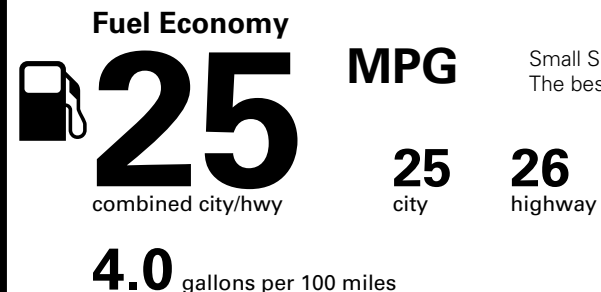

Additional Equipment

Full Tank of Gas	INCLUDED
Mitsubishi Connect Subscriptions	INCLUDED
24-month trial from the date of vehicle delivery (mobile app enrollment required) - Safeguard Services - Remote Services	
Chrome Package	$395.00
- Chrome Door Handle Covers - Side View Mirror Covers - Bright Lower Door Molding	
Accy Tonneau Cover	$190.00
Accy Carpeted Floor Mats and Portfolio	$135.00
LED Interior Enhancement Package	$290.00
- LED Room, Map, & Cargo Lights - Door Switch Panels - Gloss Black	
Accy Black Lug Nuts & Wheel Locks	$225.00

MSRP*:	$26,395.00
Total Additional Equipment:	$1,235.00
Subtotal:	$27,630.00
Destination/Handling:	$995.00
Total MSRP*:	$28,625.00

*MSRP (Manufacturer's Suggested Retail Price)

Visit us at www.mitsubishicars.com

Fuel Economy and Environment

Gasoline Vehicle