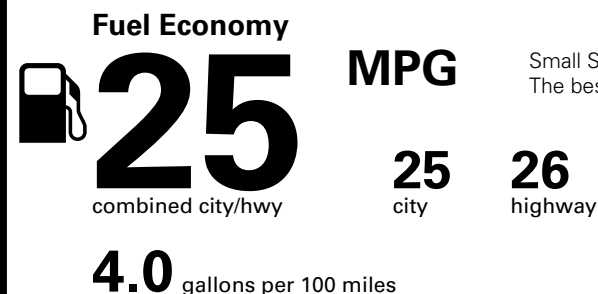

MSRP*: **\$27,095.00**
 Total Additional Equipment: **\$1,730.00**
 Subtotal: **\$28,825.00**
 Destination/Handling: **\$1,095.00**
 Total MSRP*: **\$29,920.00**
*MSRP (Manufacturer's Suggested Retail Price)

Visit us at www.mitsubishicars.com

Fuel Economy and Environment

Gasoline Vehicle

Small SUVs range from 18 to 120 MPG. The best vehicle rates 136 MPGe.

You spend \$500
 more in fuel costs over 5 years compared to the average new vehicle.