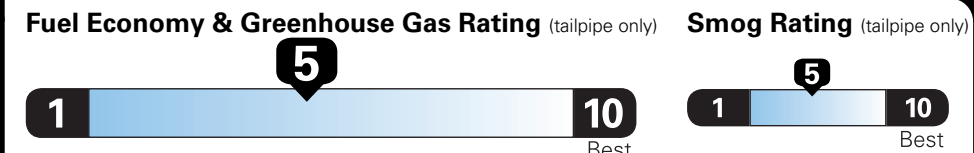

This vehicle emits 347 grams CO₂ per mile. The best emits 0 grams per mile (tailpipe only). Producing and distributing fuel also create emissions; learn more at fuelconomy.gov.

Actual results will vary for many reasons, including driving conditions and how you drive and maintain your vehicle. The average new vehicle gets 27 MPG and costs $7,500 to fuel over 5 years. Cost estimates are based on 15,000 miles per year at $2.70 per gallon. MPGe is miles per gasoline gallon equivalent. Vehicle emissions are a significant cause of climate change and smog.

fuelconomy.gov

Calculate personalized estimates and compare vehicles

Smartphone QR Code™

10-year 100,000-mile LIMITED POWERTRAIN WARRANTY

10 YEAR / 100,000 MILE POWERTRAIN
7 YEAR / 100,000 MILE ANTI-CORROSION/PERFORATION
5 YEAR / 60,000 MILE BUMPER-TO-BUMPER
5 YEAR / UNLIMITED MILE ROADSIDE ASSISTANCE

*See participating Retailer for Limited Warranty and Roadside Assistance terms and conditions.

GOVERNMENT 5-STAR SAFETY RATINGS

This vehicle has not been rated by the government for overall vehicle score, frontal crash, side crash, or rollover risk.

Source: National Highway Traffic Safety Administration (NHTSA).
www.safercar.gov or 1-888-327-4236

Parts Content Information

For vehicles in this carline:
U.S./Canadian Parts Content: **0%**
Major Sources of Foreign Parts Content: **JAPAN 93%**

For this vehicle:
Final Assembly Point: **OKAZAKI, JAPAN**
Country of Origin: **JAPAN**
Engine: **JAPAN**
Transmission: **JAPAN**

Note: Parts content does not include final assembly, distribution, or other non-parts costs.

MITSUBISHI MOTORS

Cumulative Accessory Weight is 9.0 lbs

Method of Transport: TRUCK
Plant/Port of Entry: BALTIMORE, MD

VIN : JA4AT5AA6LZ000434
Route Code : TAR

Gasoline, license and title fees, applicable federal, state and local taxes and dealer and distributor installed options and accessories are not included in the manufacturer's suggested retail price. This label has been applied to this vehicle pursuant to federal law and cannot be moved or altered prior to delivery to the ultimate purchaser.

Cumulative Accessory Weight is **9.0 lbs**