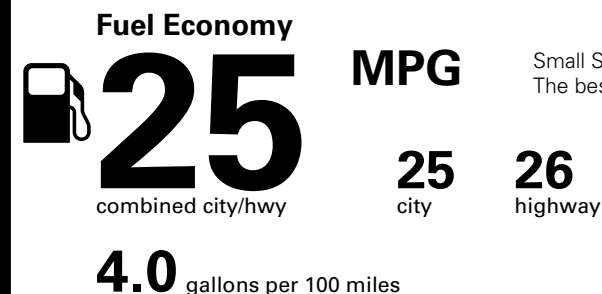

*MSRP (Manufacturer's Suggested Retail Price)

Visit us at www.mitsubishicars.com

Fuel Economy and Environment

Gasoline Vehicle

Small SUVs range from 18 to 120 MPG. The best vehicle rates 136 MPGe.

You spend \$500 more in fuel costs over 5 years compared to the average new vehicle.