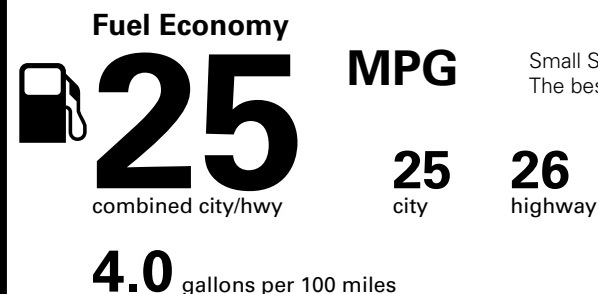

Safety & Security

- Anti-lock Braking System (ABS) with Electronic Brakeforce Distribution (EBD) and brake assist
- Electronic parking brake with auto hold
- Active Stability Control (ASC)
- Hill Start Assist (HSA)
- Tire Pressure Monitoring System (TPMS)
- Blind Spot Warning (BSW) with Lane Change Assist (LCA) and Rear Cross Traffic Alert (RCTA)
- Automatic High Beam (AHB)
- Forward Collision Mitigation (FCM) with Pedestrian Detection
- Lane Departure Warning (LDW)
- Advanced dual-stage front airbags
- Driver knee airbag
- Front seat-mounted side airbags
- Side curtain airbags
- LATCH (Lower Anchors and Tethers for Children)
- Child safety rear door locks
- Anti-theft alarm system
- Anti-theft engine immobilizer
- RISE body construction

Additional Equipment

Pearl White Paint	$395.00
Full Tank of Gas	INCLUDED
Mitsubishi Connect Subscriptions	INCLUDED
24-month trial from the date of vehicle delivery (mobile app enrollment required) - Safeguard services - Remote services	
Cargo Package	$150.00
- Cargo mat - Cargo net	
Accy Tonneau Cover	$190.00
Accy All Weather Floor Mats	$135.00
Accy Carpeted Floor Mats and Portfolio	$145.00

MSRP*:	$27,095.00
Total Additional Equipment:	$1,015.00
Subtotal:	$28,110.00
Destination/Handling:	$1,095.00
Total MSRP*:	$29,205.00

*MSRP (Manufacturer's Suggested Retail Price)

Visit us at www.mitsubishicars.com

Fuel Economy and Environment

Gasoline Vehicle

Small SUVs range from 18 to 120 MPG. The best vehicle rates 136 MPGe.

You spend $500
more in fuel costs over 5 years compared to the average new vehicle.

Annual fuel cost
$1,600