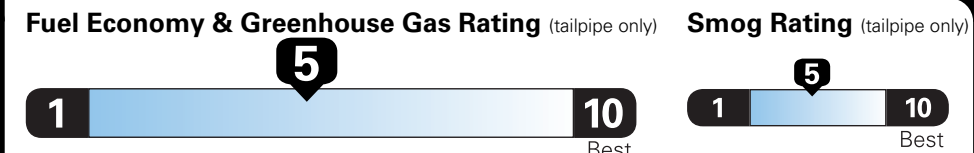

This vehicle emits 347 grams CO₂ per mile. The best emits 0 grams per mile (tailpipe only). Producing and distributing fuel also create emissions; learn more at fuelconomy.gov.

Actual results will vary for many reasons, including driving conditions and how you drive and maintain your vehicle. The average new vehicle gets 27 MPG and costs $7,500 to fuel over 5 years. Cost estimates are based on 15,000 miles per year at $2.70 per gallon. MPGe is miles per gasoline gallon equivalent. Vehicle emissions are a significant cause of climate change and smog.

fuelconomy.gov

Calculate personalized estimates and compare vehicles

10-year
100,000-mile
LIMITED POWERTRAIN WARRANTY

10 YEAR / 100,000 MILE POWERTRAIN
7 YEAR / 100,000 MILE ANTI-CORROSION/PERFORATION
5 YEAR / 60,000 MILE BUMPER-TO-BUMPER
5 YEAR / UNLIMITED MILE ROADSIDE ASSISTANCE

GOVERNMENT 5-STAR SAFETY RATINGS

This vehicle has not been rated by the government for overall vehicle score, frontal crash, side crash, or rollover risk.

Source: National Highway Traffic Safety Administration (NHTSA).
www.safercar.gov or 1-888-327-4236

Parts Content Information

For vehicles in this carline:
U.S./Canadian Major Sources of Parts Content: Foreign Parts Content:
0% **JAPAN 93%**

For this vehicle:
Final Assembly Point: **OKAZAKI, JAPAN**
Country of Origin: **JAPAN**
Engine: **JAPAN**
Transmission: **JAPAN**

Note: Parts content does not include final assembly, distribution, or other non-parts costs.

Cumulative Accessory Weight is 21.4 lbs Method of Transport: TRUCK
Plant/Port of Entry: BALTIMORE, MD **VIN : JA4AT5AA6LZ001504**
Route Code : TBR

Gasoline, license and title fees, applicable federal, state and local taxes and dealer and distributor installed options and accessories are not included in the manufacturer's suggested retail price. This label has been applied to this vehicle pursuant to federal law and cannot be moved or altered prior to delivery to the ultimate purchaser.

Cumulative Accessory Weight is **21.4 lbs**