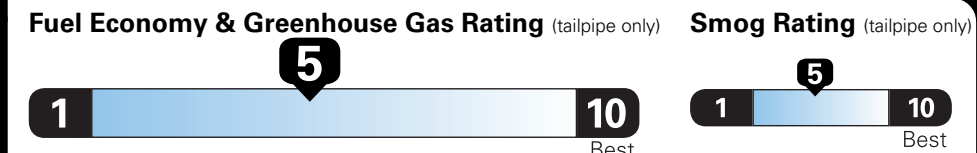

This vehicle emits 347 grams CO₂ per mile. The best emits 0 grams per mile (tailpipe only). Producing and distributing fuel also create emissions; learn more at fuel economy.gov.

Actual results will vary for many reasons, including driving conditions and how you drive and maintain your vehicle. The average new vehicle gets 27 MPG and costs $7,500 to fuel over 5 years. Cost estimates are based on 15,000 miles per year at $2.70 per gallon. MPGe is miles per gasoline gallon equivalent. Vehicle emissions are a significant cause of climate change and smog.

fuel economy.gov

Calculate personalized estimates and compare vehicles

10-year 100,000-mile LIMITED POWERTRAIN WARRANTY

10 YEAR /100,000 MILE POWERTRAIN **7 YEAR /100,000 MILE ANTI-CORROSION/PERFORATION**
5 YEAR /60,000 MILE BUMPER-TO-BUMPER **5 YEAR /UNLIMITED MILE ROADSIDE ASSISTANCE**

GOVERNMENT 5-STAR SAFETY RATINGS

This vehicle has not been rated by the government for overall vehicle score, frontal crash, side crash, or rollover risk.

Source: National Highway Traffic Safety Administration (NHTSA). www.safercar.gov or 1-888-327-4236

Parts Content Information

For vehicles in this carline:
U.S./Canadian Major Sources of Parts Content: Foreign Parts Content:
0% **JAPAN 93%**

For this vehicle:
Final Assembly Point: **OKAZAKI, JAPAN**
Country of Origin: **JAPAN** Engine: **JAPAN** Transmission: **JAPAN**

Note: Parts content does not include final assembly, distribution, or other non-parts costs.