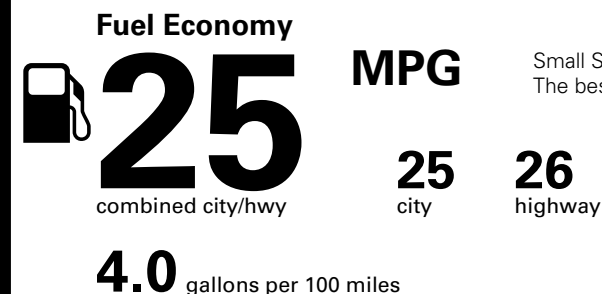

Additional Equipment

- Pearl White Paint **$395.00**
- Full Tank of Gas **INCLUDED**
- Mitsubishi Connect Subscriptions **INCLUDED**
  - 24-month trial from the date of vehicle delivery (mobile app enrollment required)
  - Safeguard services
  - Remote services
- Panoramic Sunroof Package **$1,000.00**
  - Power panoramic sunroof
  - Roof rails
- Cargo Package **$150.00**
  - Cargo mat
  - Cargo net
- Acgy Tonneau Cover **$190.00**
- Acgy Carpeted Floor Mats and Portfolio **$145.00**
- All Weather Package **$195.00**
  - Cargo tray
  - All weather floor mats

MSRP*: **$27,095.00**
Total Additional Equipment: **$2,075.00**
Subtotal: **$29,170.00**
Destination/Handling: **$1,095.00**
Total MSRP*: **$30,265.00**
*MSRP (Manufacturer's Suggested Retail Price)

Visit us at www.mitsubishicars.com

Fuel Economy and Environment

Gasoline Vehicle

Small SUVs range from 18 to 120 MPG. The best vehicle rates 136 MPGe.

You spend $500 more in fuel costs over 5 years compared to the average new vehicle.

Annual fuel cost $1,600