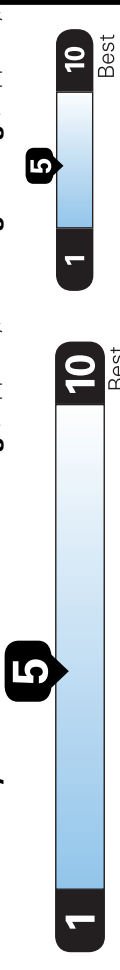

Safety & Security (cont'd)

- Adjustable front-seat shoulder belt anchors
- Three-point seatbelts with pretensioner for all seating positions
- LATCH (Lower Anchors and Tethers for Children)
- Seatbelt reminder for all seating positions
- Child safety rear door locks
- Anti-theft alarm system
- Anti-theft engine immobilizer
- RISE body construction

Additional Equipment

Full Tank of Gas INCLUDED

- **Mitsubishi Connect Subscriptions INCLUDED**
- 24-month trial from the date of vehicle delivery (mobile app enrollment required)
- Safeguard Services
- Remote Services

Accy Tonneau Cover $195.00

Accy Wheel Locks $75.00

Welcome Package $190.00

- Carpeted floor mats and portfolio
- Cargo mat
- Touch Up Paint Pen

EPA DOT Fuel Economy and Environment

Gasoline Vehicle

Fuel Economy

25 MPG
combined city/hwy

25 city
26 highway

Small SUVs range from 16 to 125 MPG.
The best vehicle rates 142 MPGe.

You spend
$500
more in fuel costs
over 5 years
compared to the
average new vehicle.

Annual fuel cost

$1,400

4.0 gallons per 100 miles

Fuel Economy & Greenhouse Gas Rating (tailpipe only)

This vehicle emits 347 grams CO₂ per mile. The best emits 0 grams per mile (tailpipe only). Producing and distributing fuel also create emissions; learn more at fueleconomy.gov.

Actual results will vary for many reasons, including driving conditions and how you drive and maintain your vehicle. The average new vehicle gets 27 MPG and costs $6500 to fuel over 5 years. Cost estimates are based on 15000 miles per year at $2.35 per gallon. MPGe is miles per gasoline gallon equivalent. Vehicle emissions are a significant cause of climate change and smog.

fueleconomy.gov

Calculate personalized estimates and compare vehicles

10-year

100,000-mile
LIMITED POWERTRAIN WARRANTY

10 YEAR / **100,000** MILE POWERTRAIN ANTI-CORROSION/PERFORATION

5 YEAR / **60,000** MILE BUMPER-TO-BUMPER ROADSIDE ASSISTANCE

*See participating Retailer for Limited Warranty and Roadside Assistance terms and conditions.

Parts Content Information

For vehicles in this carline:

U.S./Canadian Parts Content: **0%**
Major Sources of Foreign Parts Content: **JAPAN 98%**

For this vehicle:
Final Assembly Point: **OKAZAKI, JAPAN**

Country of Origin: **JAPAN**
Engine: **JAPAN**
Transmission: **JAPAN**

Note: Parts content does not include final assembly, distribution, or other non-parts costs.

GOVERNMENT 5-STAR SAFETY RATINGS

Overall Vehicle Score ★ ★ ★ ★ ★

Based on the combined ratings of frontal, side and rollover. Should ONLY be compared to other vehicles of similar size and weight.

Frontal Crash Driver ★ ★ ★ ★ ★
Passenger ★ ★ ★ ★ ★

Based on the risk of injury in a frontal impact. Should ONLY be compared to other vehicles of similar size and weight.

Side Crash Front seat ★ ★ ★ ★ ★
Rear seat ★ ★ ★ ★ ★

Based on the risk of injury in a side impact.

Rollover ★ ★ ★ ★ ★

Based on the risk of rollover in a single-vehicle crash.

Star ratings range from 1 to 5 stars (★ ★ ★ ★ ★) with 5 being the highest.
Source: National Highway Traffic Safety Administration (NHTSA).

www.safercar.gov or 1-888-327-4236

Total Additional Equipment: MSRP*: **$28,045.00**
$460.00

Subtotal: **$28,505.00**

Destination/Handling: **$1,245.00**

Total MSRP*: **$29,750.00**

*MSRP (Manufacturer's Suggested Retail Price)

Cumulative Accessory Weight is 13.9 lbs

Gasoline, license and title fees, applicable federal, state and local taxes and dealer and distributor installed options and accessories are not included in the manufacturer's suggested retail price. This label has been applied to this vehicle pursuant to federal law and cannot be moved or altered prior to delivery to the ultimate purchaser.

VIN : JA4ATAWA6NZ049562
Route Code : TVT

Method of Transport: TRUCK
Plant/Port of Entry: BALTIMORE, MD

Cumulative Accessory Weight is 13.9 lbs

Visit us at www.mitsubishicars.com