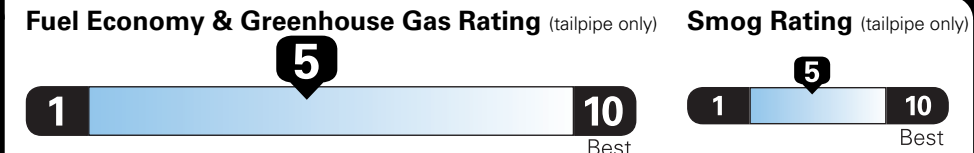

This vehicle emits 341 grams CO₂ per mile. The best emits 0 grams per mile (tailpipe only). Producing and distributing fuel also create emissions; learn more at fuelconomy.gov.

Actual results will vary for many reasons, including driving conditions and how you drive and maintain your vehicle. The average new vehicle gets 27 MPG and costs $7,000 to fuel over 5 years. Cost estimates are based on 15,000 miles per year at $2.55 per gallon. MPGe is miles per gasoline gallon equivalent. Vehicle emissions are a significant cause of climate change and smog.

fuelconomy.gov

Calculate personalized estimates and compare vehicles

10-year 100,000-mile LIMITED POWERTRAIN WARRANTY

10 YEAR /100,000 MILE POWERTRAIN	7 YEAR /100,000 MILE ANTI-CORROSION/PERFORATION
5 YEAR /60,000 MILE BUMPER-TO-BUMPER	5 YEAR /UNLIMITED MILE ROADSIDE ASSISTANCE

*See participating Retailer for Limited Warranty and Roadside Assistance terms and conditions.

Parts Content Information

For vehicles in this carline:
U.S./Canadian Major Sources of Parts Content: Foreign Parts Content:
0% **JAPAN 95%**

For this vehicle:
Final Assembly Point: **OKAZAKI, JAPAN**
Country of Origin: **JAPAN** Engine: **JAPAN** Transmission: **JAPAN**

Note: Parts content does not include final assembly, distribution, or other non-parts costs.

GOVERNMENT 5-STAR SAFETY RATINGS

Overall Vehicle Score ★★★★★
Based on the combined ratings of frontal, side and rollover. Should ONLY be compared to other vehicles of similar size and weight.

Frontal Crash	Driver	★★★★★
	Passenger	★★★★★

Based on the risk of injury in a frontal impact. Should ONLY be compared to other vehicles of similar size and weight.

Side Crash	Front seat	★★★★★
	Rear seat	★★★★★

Based on the risk of injury in a side impact.

Rollover ★★★★★
Based on the risk of rollover in a single-vehicle crash.

Star ratings range from 1 to 5 stars (★★★★★) with 5 being the highest. Source: National Highway Traffic Safety Administration (NHTSA). www.safercar.gov or 1-888-327-4236

Cumulative Accessory Weight is 9.7 lbs

Method of Transport: TRUCK
Plant/Port of Entry: BALTIMORE, MD

VIN : JA4AZ3A30KZ015675
Route Code : TBR

Gasoline, license and title fees, applicable federal, state and local taxes and dealer and distributor installed options and accessories are not included in the manufacturer's suggested retail price. This label has been applied to this vehicle pursuant to federal law and cannot be moved or altered prior to delivery to the ultimate purchaser.

Cumulative Accessory Weight is 9.7 lbs