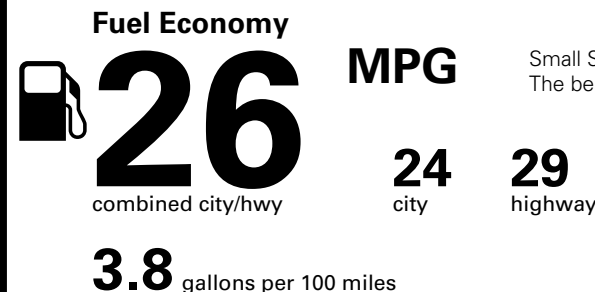

*MSRP (Manufacturer's Suggested Retail Price)

Visit us at www.mitsubishicars.com

Fuel Economy and Environment

Gasoline Vehicle

Small SUVs range from 18 to 37 MPG. The best vehicle rates 136 MPGe.

You spend \$250 more in fuel costs over 5 years compared to the average new vehicle.