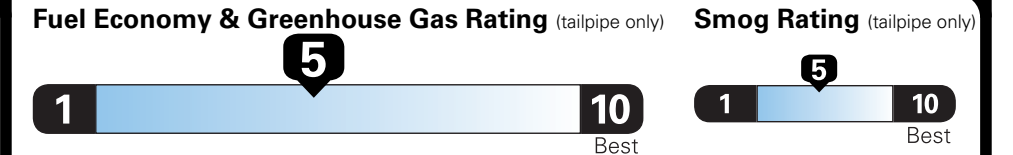

MSRP*:	\$29,095.00
Total Additional Equipment:	\$2,760.00
Subtotal:	\$31,855.00
Destination/Handling:	\$995.00
Total MSRP*:	\$32,850.00

*MSRP (Manufacturer's Suggested Retail Price)

Visit us at www.mitsubishicars.com

EPA DOT Fuel Economy and Environment

Small SUVs range from 18 to 37 MPG. The best vehicle rates 136 MPGe.

You spend \$250 more in fuel costs over 5 years compared to the average new vehicle.

Annual fuel cost \$1,450