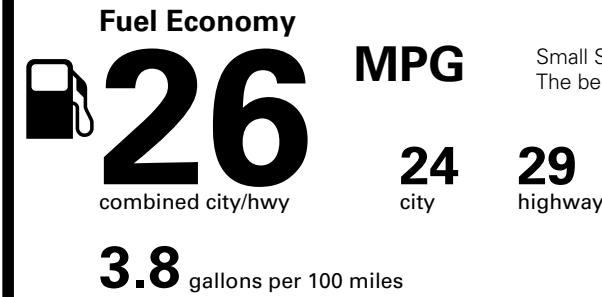

EPA DOT Fuel Economy and Environment

Small SUVs range from 18 to 37 MPG. The best vehicle rates 136 MPGe.

You spend \$250 more in fuel costs over 5 years compared to the average new vehicle.

Annual fuel cost \$1,450