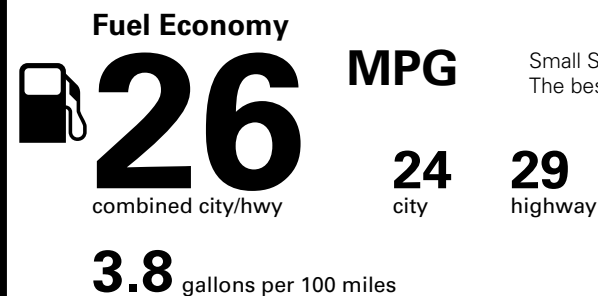

Safety & Security

- Hill Start Assist (HSA)
- Anti-lock Braking System (ABS) with Electronic Brakeforce Distribution (EBD) and Brake Assist
- Electric parking brake w/ auto hold
- Active Stability Control (ASC)
- Traction Control Logic (TCL)
- Tire Pressure Monitoring System (TPMS)
- Side curtain airbags
- Front seat-mounted side airbags
- Driver's knee airbag
- Advanced dual-stage front airbags
- Three-point seatbelts and head restraints for all seating positions
- Adjustable front shoulder belts with pretensioner
- LATCH child-restraint system
- Child safety rear door locks
- Anti-theft alarm system
- Anti-theft engine immobilizer
- RISE body construction

Additional Equipment

- Pearl White Paint **$295.00**
- Full Tank of Gas **INCLUDED**
- Accy Carpeted Floor Mats and Portfolio **$135.00**
- Popular Equipment Value Package **$540.00**
  - Wheel locks
  - Body side moldings
  - Cargo mat
  - Cargo net
  - Third row floor mat
  - Front and rear mudguards
  - Aluminum/leather shift knob

MSRP*: **$26,195.00**
Total Additional Equipment: **$970.00**
Subtotal: **$27,165.00**
Destination/Handling: **$995.00**
Total MSRP*: **$28,160.00**
*MSRP (Manufacturer's Suggested Retail Price)

Visit us at www.mitsubishicars.com

Fuel Economy and Environment

Gasoline Vehicle

Small SUVs range from 18 to 37 MPG. The best vehicle rates 136 MPGe.

You spend $250
more in fuel costs over 5 years compared to the average new vehicle.

Annual fuel COST
$1,450