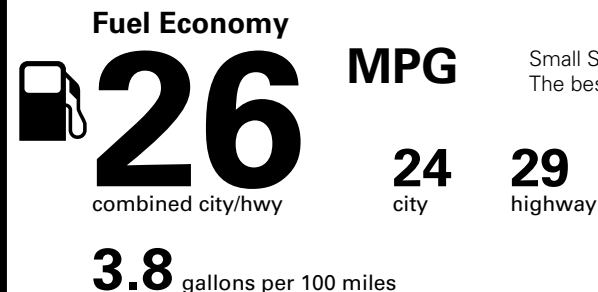

Fuel Economy and Environment

Gasoline Vehicle

Small SUVs range from 18 to 37 MPG. The best vehicle rates 136 MPGe.

You spend \$250 more in fuel costs over 5 years compared to the average new vehicle.

Annual fuel cost \$1,450